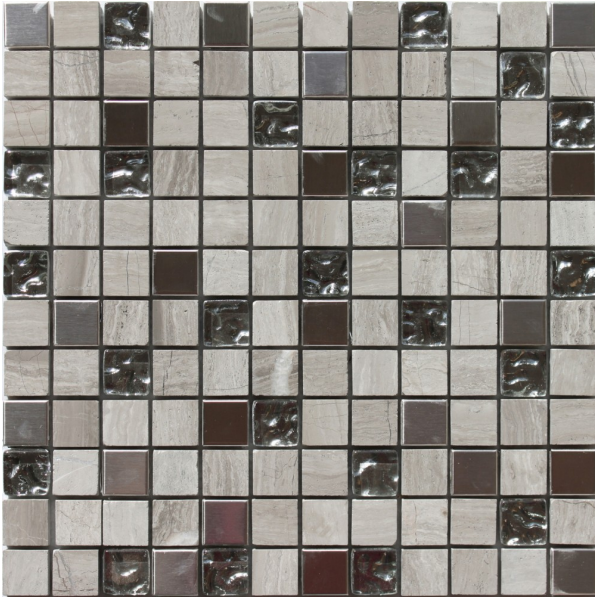

MOSAIX BIG TRAVERTINE MIX 300 X 300

Description

Tile Size 23 x 23mm

Sheet Size 300 X 300mm

Natural Stone will have variation from tile to tile. The stock received will therefore differ from in-store samples. Please check several sheets on receipt of goods. Natural stone requires sealing with a penetrating sealer before installation, we recommend doing this before your tiling commences.