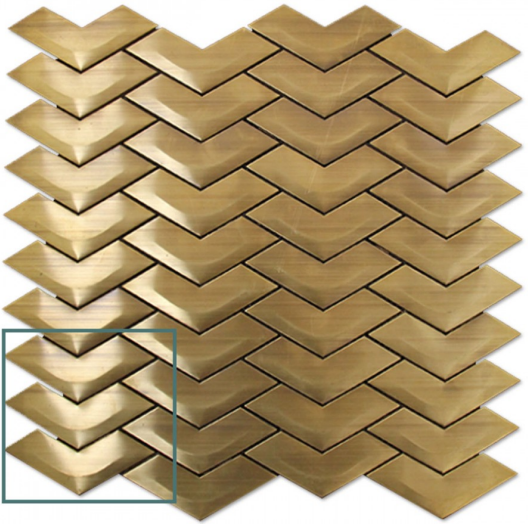

MOSAIX BRASS VEE 288 X 300

Description

Sheet Size 288 x 300mm

Brass Material

PLEASE NOTE: this product can change colour over time due to its metal characteristics, please consider before purchasing. Not suitable for wet areas. Do not use acidic or coarse cleaning products.

\$44.90 each
(incl GST)

Specifications

Size:	315 x 294
Weight:	1 kg each
Colour:	Brown

Indicative sample size