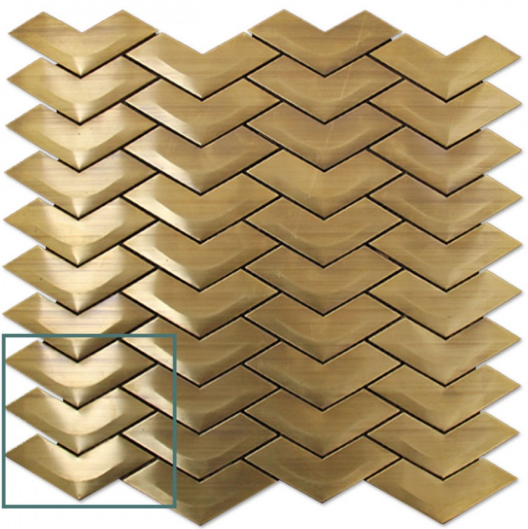

MOSAIX BRASS VEE 288 X 300

Description

Sheet Size 288 x 300mm

Brass Material

PLEASE NOTE: this product can change colour over time due to its metal characteristics, please consider before purchasing. Not suitable for wet areas. Do not use acidic or coarse cleaning products.

~~\$44.90~~

\$35.92 each

(incl GST)

Specifications

Size:	315 x 294
Weight:	1 kg each
Colour:	Brown

Indicative sample size