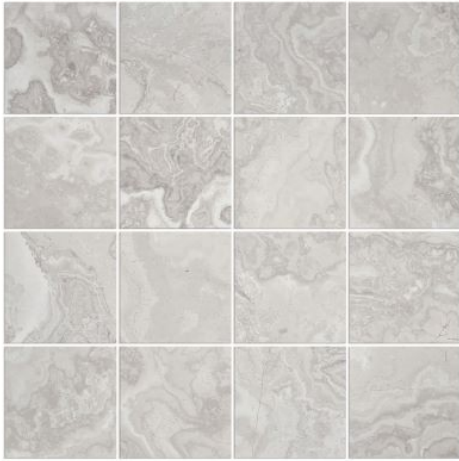

MOSAIX CLOUD STONE SQUARES

305 X 305

Description

Tile Size 75 x 75mm

Sheet Size 305 x 305mm

Natural Stone (Travertine Cross Cut) will have variation from tile to tile. The stock received will therefore differ from in-store samples. Please check several sheets on receipt of goods. Natural stone requires sealing with a penetrating sealer before installation, we recommend doing this before your tiling commences.

The embossed surface is laser etched onto the surface and the definition of the pattern will appear stronger on some sheets to others. Please discuss with your tiler prior to installation or ask staff for further clarification.

~~\$29.90~~

\$23.92 each

(incl GST)

Specifications

Finish:	MATT
Material:	MARBLE
Origin:	CHINA
Size:	305 x 305
Weight:	1 kg each
Rectified:	Yes
Sealing Required:	Yes
Colour:	Grey