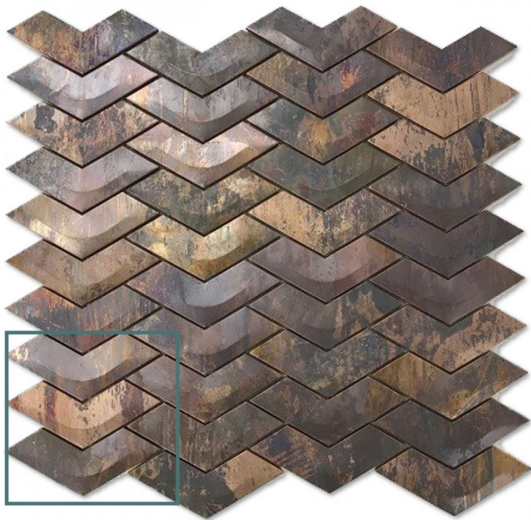

MOSAIX COPPER VEE 288 X 300

Description

PLEASE NOTE: this product will change colour over time as the copper will oxidise, please consider before purchasing. Not recommended in wet areas.

\$44.90 each
(incl GST)

Specifications

Size:	315 x 294
Weight:	1 kg each
Colour:	Brown

Indicative sample size