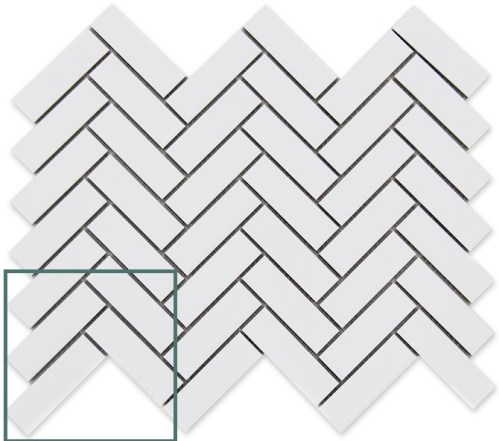

## 247 X 318

### Specifications

Finish:	Matt
Material:	Ceramic
Origin:	CHINA
Size:	247 x 318
Weight:	1.5 kg each
Sealing Required:	Yes
Colour:	White

Indicative sample size