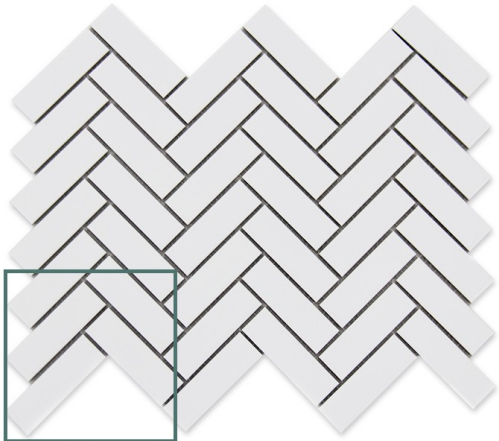

MOSAIX HERRINGBONE WHITE

247 X 318

Description

Sheet Size 247 X 318
Tile Size 23x73

\$29.90 each
(incl GST)

Specifications

Finish:	Matt
Material:	Ceramic
Origin:	CHINA
Size:	247 x 318
Thickness:	6
Weight:	1.5 kg each
Sealing Required:	Yes
Colour:	White

Indicative sample size