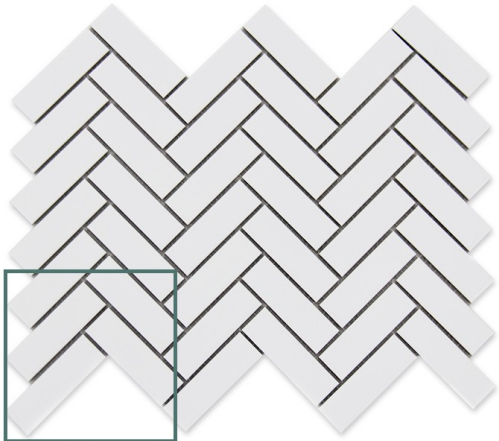

MOSAIX HERRINGBONE WHITE

247 X 318

Description

Sheet Size 247 X 318
Tile Size 23x73

~~\$29.90~~
\$23.92 each
(incl GST)

Specifications

Finish:	Matt
Material:	Ceramic
Origin:	CHINA
Size:	247 x 318
Weight:	1.5 kg each
Sealing Required:	Yes
Colour:	White

Indicative sample size