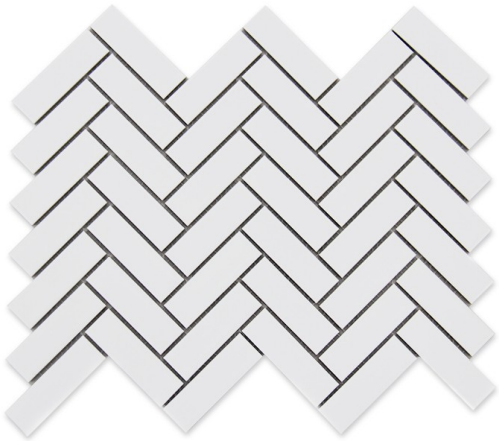

# MOSAIX HERRINGBONE WHITE

## 247 X 318

### Specifications

Finish:	Matt
Material:	Ceramic
Origin:	CHINA
Size:	247 x 318
Weight:	1.5 kg each
Sealing Required:	Yes
Colour:	White

Indicative sample size