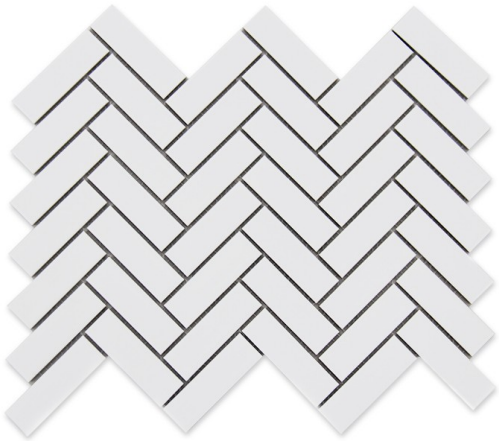

MOSAIX HERRINGBONE WHITE

247 X 318

Description

Sheet Size 247 X 318
Tile Size 23x73

~~\$29.90~~
\$23.92 each
(incl GST)

Specifications

Finish:	Matt
Material:	Ceramic
Origin:	CHINA
Size:	247 x 318
Weight:	1.5 kg each
Sealing Required:	Yes
Colour:	White

Indicative sample size