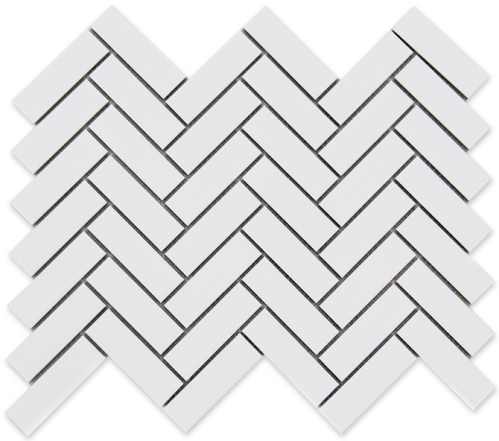

MOSAIX HERRINGBONE WHITE

247 X 318

Description

Sheet Size 247 X 318
Tile Size 23x73

\$29.90 each
(incl GST)

Specifications

Finish:	Matt
Material:	Ceramic
Origin:	CHINA
Size:	247 x 318
Thickness:	6
Weight:	1.5 kg each
Sealing Required:	Yes
Colour:	White

Indicative sample size