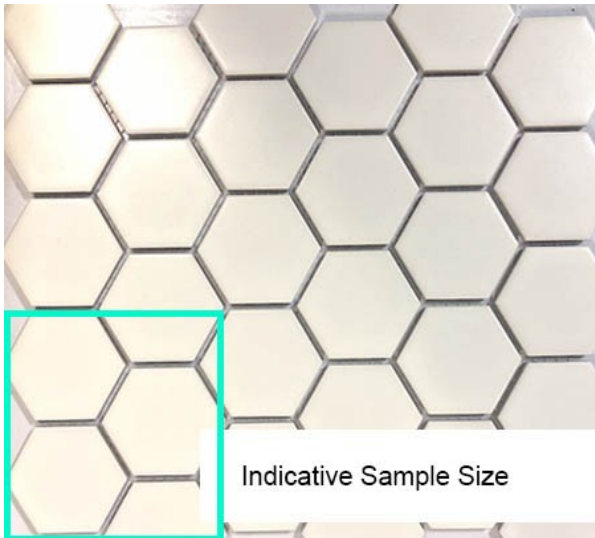

MOSAIX HEXAGONAL WHITE MATT (50MM) 284 X 270

Description

Tile Size 50mm
Sheet Size 284 x 270mm
Glazed porcelain

\$9.90 each
(incl GST)

Specifications

Finish:	MATT
Material:	PORCELAIN
Origin:	China
Size:	284 x 270
Weight:	1 kg each
Colour:	White

Indicative Sample Size