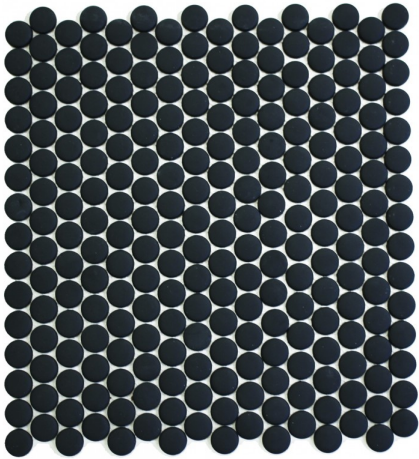

MOSAIX PENNY ROUND BLACK GLASS 293 X 310

Description

Tile Size 20mm

Sheet Size 293 x 310

Recycled Glass

Glass is a softer material than ceramic or porcelain - the surface can be scratched. We recommend wall use only.

This is a mould fired product, the change in tones and thickness among pieces is a detail which must be understood and accepted. During installation ensure you mix pieces from different boxes to avoid different colour zones. Do not use acid products or brushes with steel bristles.

~~\$15.90~~

\$12.72 each

(incl GST)

Specifications

Size:	315 x 294
Weight:	1 kg each
Colour:	Black

Indicative Sample Size