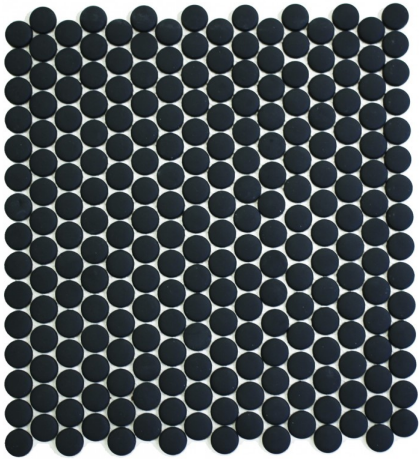

# MOSAIX PENNY ROUND BLACK GLASS 293 X 310

## Description

Tile Size 20mm

Sheet Size 293 x 310

Recycled Glass

Glass is a softer material than ceramic or porcelain - the surface can be scratched. We recommend wall use only.

This is a mould fired product, the change in tones and thickness among pieces is a detail which must be understood and accepted. During installation ensure you mix pieces from different boxes to avoid different colour zones. Do not use acid products or brushes with steel bristles.

## Specifications

Size: 315 x 294

Weight: 1 kg each

Colour: Black

Indicative Sample Size