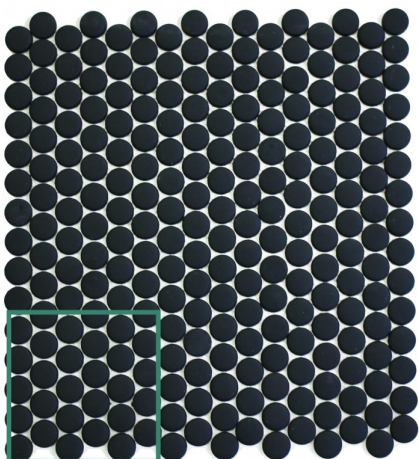

MOSAIX PENNY ROUND BLACK GLASS 293 X 310

Description

Tile Size 20mm

Sheet Size 293 x 310

Recycled Glass

Glass is a softer material than ceramic or porcelain - the surface can be scratched. We recommend wall use only.

This is a mould fired product, the change in tones and thickness among pieces is a detail which must be understood and accepted. During installation ensure you mix pieces from different boxes to avoid different colour zones. Do not use acid products or brushes with steel bristles.

~~\$15.90~~

\$12.72 each

(incl GST)

Specifications

Size:	315 x 294
Weight:	1 kg each
Colour:	Black

Indicative Sample Size