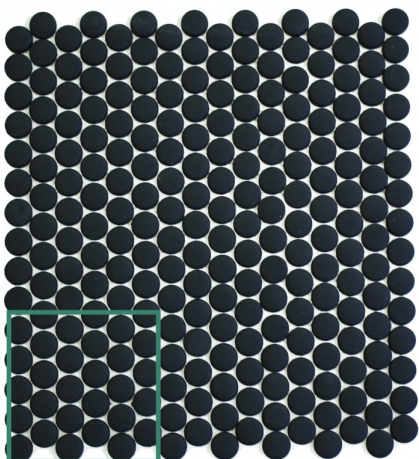

# MOSAIX PENNY ROUND BLACK GLASS 293 X 310

## Description

Tile Size 20mm

Sheet Size 293 x 310

Recycled Glass

Glass is a softer material than ceramic or porcelain - the surface can be scratched. We recommend wall use only.

This is a mould fired product, the change in tones and thickness among pieces is a detail which must be understood and accepted. During installation ensure you mix pieces from different boxes to avoid different colour zones. Do not use acid products or brushes with steel bristles.

## Specifications

Size: 315 x 294

Weight: 1 kg each

Colour: Black

Indicative Sample Size