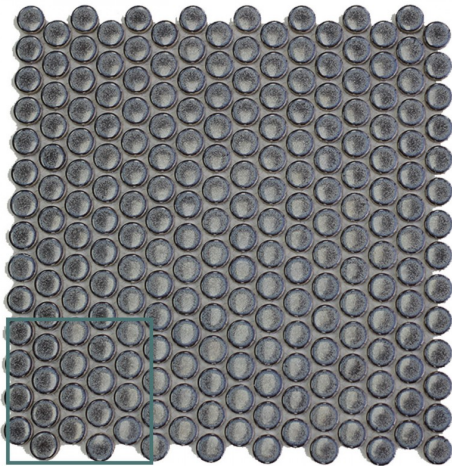

# MOSAIX PENNY ROUND BROWN GREY 290 X 294

## Description

This is a mould fired product, the change in tones and thickness among pieces is a detail which must be understood and accepted. During installation ensure you mix pieces from different boxes to avoid different colour zones. Do not use acid products or brushes with steel bristles.

## Specifications

Material:	Ceramic
Size:	290 x 294
Weight:	1 kg each
Colour:	Brown

Indicative Sample Size