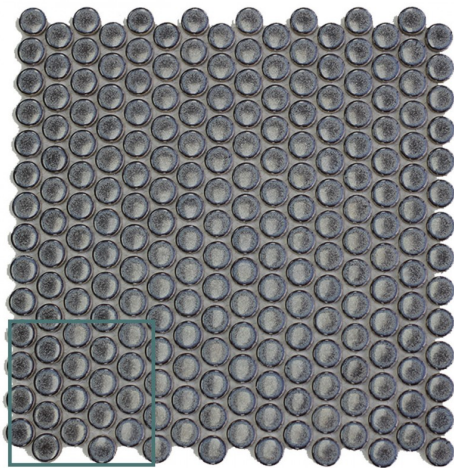

# MOSAIX PENNY ROUND BROWN GREY 290 X 294

## Description

This is a mould fired product, the change in tones and thickness among pieces is a detail which must be understood and accepted. During installation ensure you mix pieces from different boxes to avoid different colour zones. Do not use acid products or brushes with steel bristles.

## Specifications

Material:	Ceramic
Size:	290 x 294
Weight:	1 kg each
Colour:	Brown

Indicative Sample Size