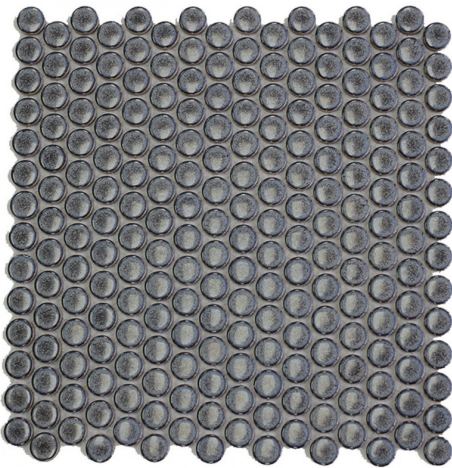

# MOSAIX PENNY ROUND BROWN GREY 290 X 294

## Description

This is a mould fired product, the change in tones and thickness among pieces is a detail which must be understood and accepted. During installation ensure you mix pieces from different boxes to avoid different colour zones. Do not use acid products or brushes with steel bristles.

## Specifications

Material:	Ceramic
Size:	290 x 294
Weight:	1 kg each
Colour:	Brown

Indicative Sample Size