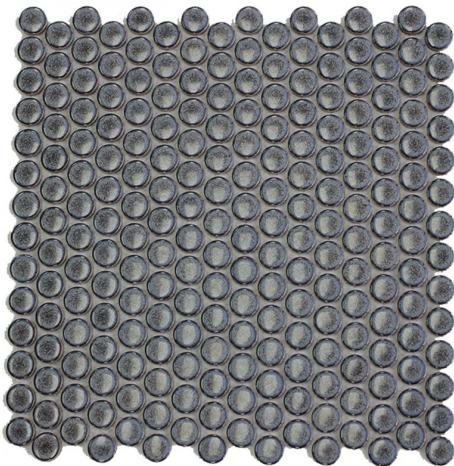

# MOSAIX PENNY ROUND BROWN GREY 290 X 294

## Description

This is a mould fired product, the change in tones and thickness among pieces is a detail which must be understood and accepted. During installation ensure you mix pieces from different boxes to avoid different colour zones. Do not use acid products or brushes with steel bristles.

## Specifications

Material:	Ceramic
Size:	290 x 294
Weight:	1 kg each
Colour:	Brown

Indicative Sample Size