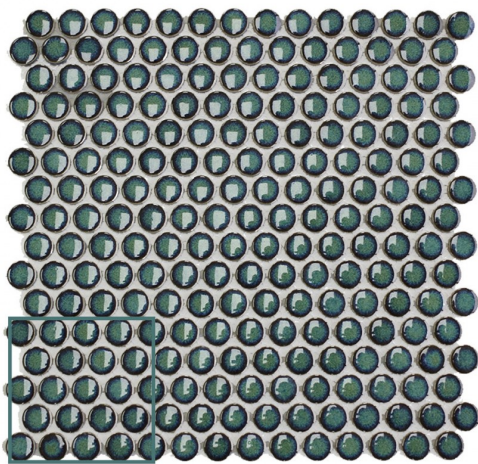

MOSAIX PENNY ROUND JADE 290 X 294

Description

This is a mould fired product, the change in tones and thickness among pieces is a detail which must be understood and accepted. During installation ensure you mix pieces from different boxes to avoid different colour zones. Do not use acid products or brushes with steel bristles.

\$15.90 each

(incl GST)

Specifications

Finish:	Polished
Material:	Ceramic
Size:	290 x 294
Weight:	1 kg each
Colour:	Green

Indicative Sample Size