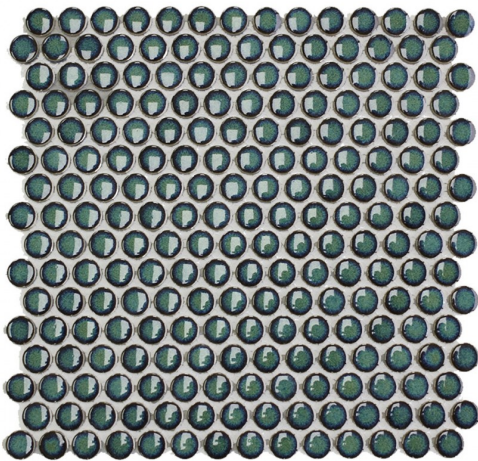

MOSAIX PENNY ROUND JADE 290 X 294

Description

This is a mould fired product, the change in tones and thickness among pieces is a detail which must be understood and accepted. During installation ensure you mix pieces from different boxes to avoid different colour zones. Do not use acid products or brushes with steel bristles.

\$15.90 each

(incl GST)

Specifications

Finish:	Polished
Material:	Ceramic
Size:	290 x 294
Weight:	1 kg each
Colour:	Green

Indicative Sample Size