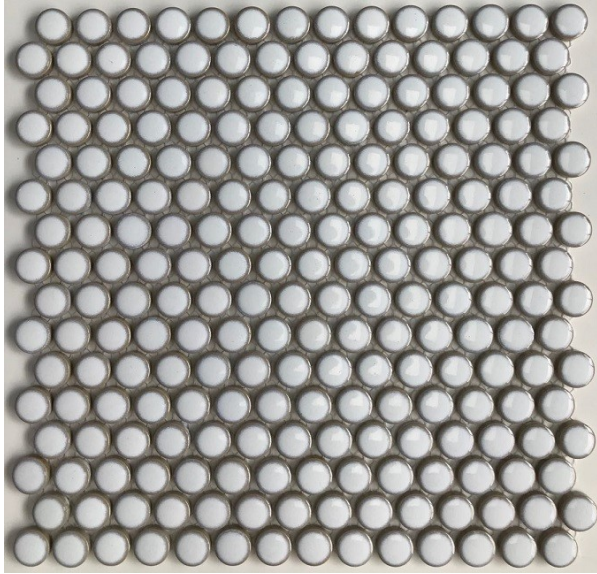

MOSAIX PENNY ROUND SNOW

290 X 294

Description

This is a mould fired product, the change in tones and thickness among pieces is a detail which must be understood and accepted. During installation ensure you mix pieces from different boxes to avoid different colour zones. Do not use acid products or brushes with steel bristles.

\$15.90 each
(incl GST)

Specifications

Material:	Ceramic
Size:	290 x 294
Weight:	1 kg each
Colour:	White