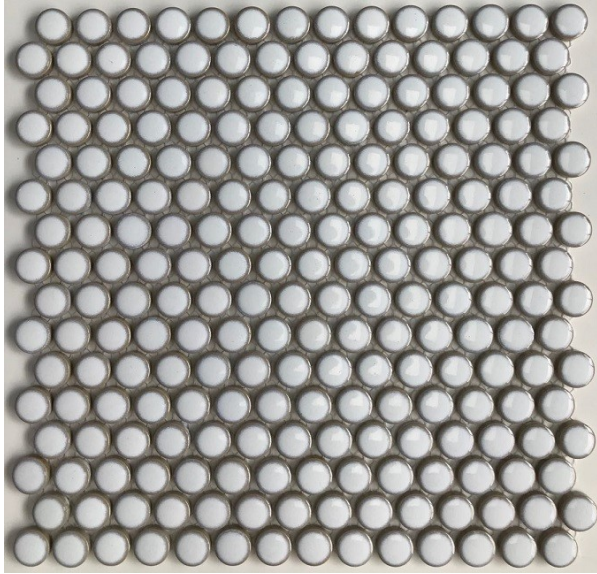

MOSAIX PENNY ROUND SNOW

290 X 294

Description

This is a mould fired product, the change in tones and thickness among pieces is a detail which must be understood and accepted. During installation ensure you mix pieces from different boxes to avoid different colour zones. Do not use acid products or brushes with steel bristles.

~~\$15.90~~
\$12.72 each
(incl GST)

Specifications

Material:	Ceramic
Size:	290 x 294
Weight:	1 kg each
Colour:	White

Mogly Bar & Eatery Auckland