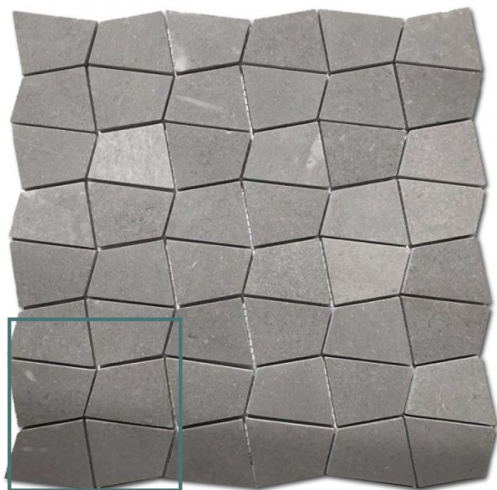

MOSAIX SHAPES NET SILVER GREY 305 X 305

Description

Sheet Size 305 X 305

Natural Stone will have variation from tile to tile. The stock received will therefore differ from in-store samples. Please check several sheets on receipt of goods. Natural stone requires sealing with a penetrating sealer before installation, we recommend doing this before your tiling commences.

~~\$29.90~~

\$23.92 each

(incl GST)

Specifications

Finish:	HONED
Material:	Natural Stone
Origin:	CHINA
Size:	305 x 305
Weight:	1.5 kg each

Indicative sample size