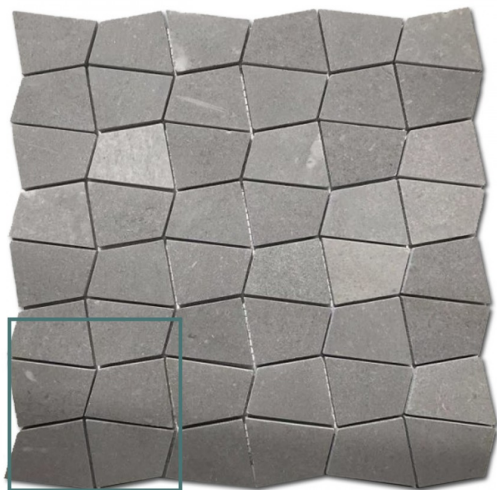

MOSAIX SHAPES NET SILVER GREY 305 X 305

Description

Sheet Size 305 X 305

Natural Stone will have variation from tile to tile. The stock received will therefore differ from in-store samples. Please check several sheets on receipt of goods. Natural stone requires sealing with a penetrating sealer before installation, we recommend doing this before your tiling commences.

\$29.90 each
(incl GST)

Specifications

Finish:	HONED
Material:	Natural Stone
Origin:	CHINA
Size:	305 x 305
Weight:	1.5 kg each

Indicative sample size