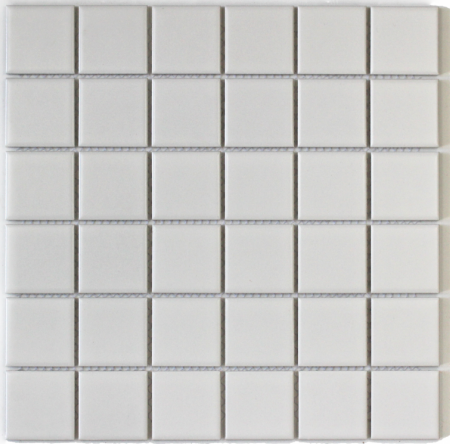

MOSAIX SQUARES WHITE MATT (48MM) 306 X 306

Description

Tile size 48 x 48mm
Sheet size: 306 x 306mm
Glazed porcelain

~~\$10.90~~
\$8.72 each
(incl GST)

Specifications

Finish:	MATT
Material:	PORCELAIN
Origin:	CHINA
Size:	306 x 306
Weight:	1 kg each
Colour:	White