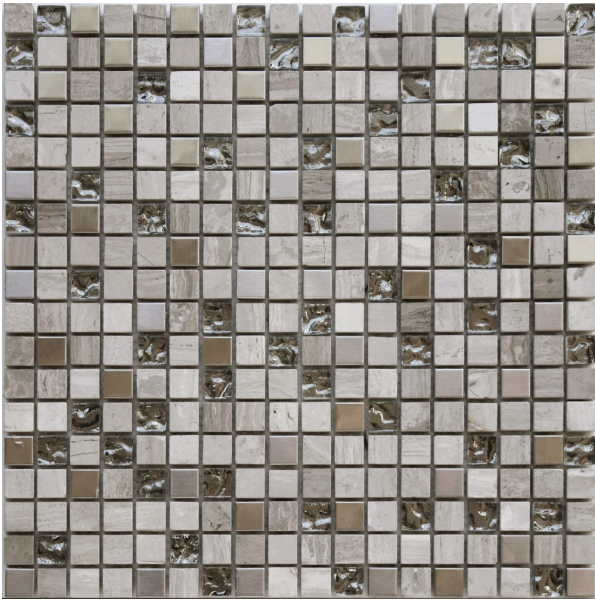

MOSAIX TRAVERTINE PEARL 300 X 300

Description

Tile Size 15 x 15mm

Sheet Size 300 X 300mm

Natural Stone will have variation from tile to tile. The stock received will therefore differ from in-store samples. Please check several sheets on receipt of goods. Natural stone requires sealing with a penetrating sealer before installation, we recommend doing this before your tiling commences.

~~\$29.90~~

\$23.92 each

(incl GST)

Specifications

Weight:	1.5 kg each
Sealing Required:	Yes
Colour:	Grey