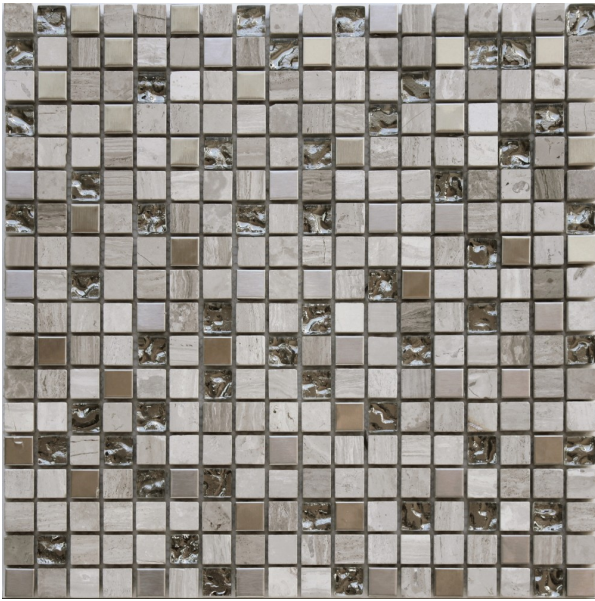

MOSAIX TRAVERTINE PEARL 300 X 300

Description

Tile Size 15 x 15mm

Sheet Size 300 X 300mm

Natural Stone will have variation from tile to tile. The stock received will therefore differ from in-store samples. Please check several sheets on receipt of goods. Natural stone requires sealing with a penetrating sealer before installation, we recommend doing this before your tiling commences.

\$29.90 each
(incl GST)

Specifications

Weight:	1.5 kg each
Sealing Required:	Yes
Colour:	Grey