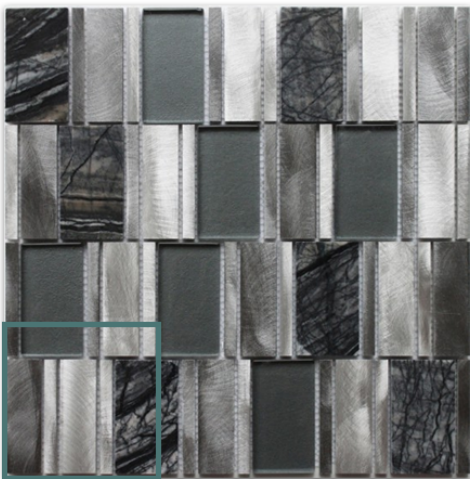

MOSAIX VELVET BLACK 300 X 295

Description

Sheet Size 300 x 295

Glass & Aluminium Mix

WARNING : Chemicals and Grout can stain Aluminium. Please ensure ALL excess grout is removed with warm water and a sponge immediately to ensure there is no residual grout left on any Aluminium surfaces.

~~$27.90~~

$22.32 each

(incl GST)

Specifications

Weight:

1.5 kg each

Indicative Sample Size