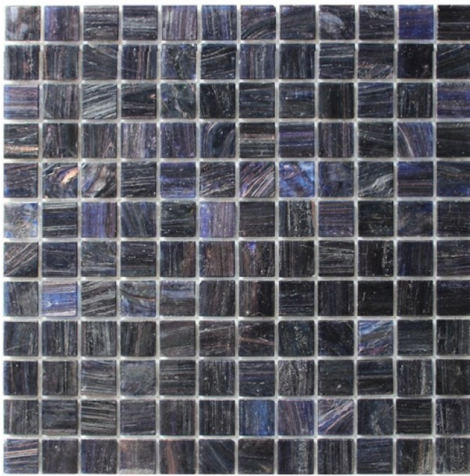

PALLADIO AVENTURINE #510 297 X 297

Description

Colour body Glass Pool Tile Mosaic with hot melt assembly.

Tile Size 23mm x 23mm

Sheet Size 297mm x 297mm

\$32.90 each
(incl GST)

Specifications

Colour:

Black