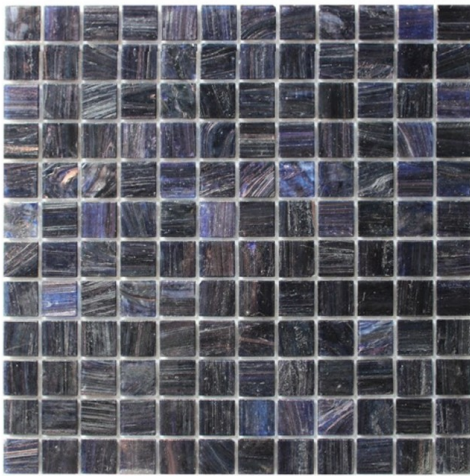

PALLADIO AVENTURINE #510 297 X 297

Description

Colour body Glass Pool Tile Mosaic with hot melt assembly.

Tile Size 23mm x 23mm

Sheet Size 297mm x 297mm

~~\$32.90~~

\$26.32 each

(incl GST)

Specifications

Colour:

Black