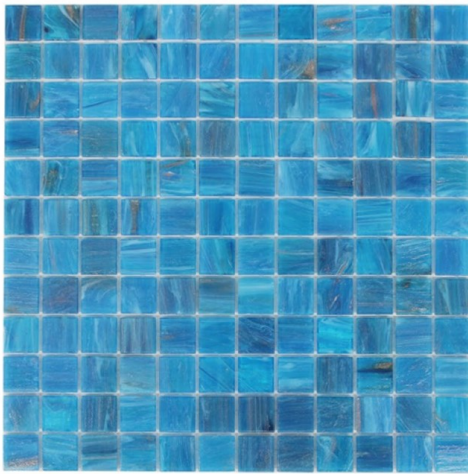

# PALLADIO AVENTURINE #516 297 X 297

## Description

Colour body Glass Pool Tile Mosaic with hot melt assembly.

Tile Size 23mm x 23mm

Sheet Size 297mm x 297mm

~~\$32.90~~

**\$26.32** each

(incl GST)

## Specifications

Colour:

Blue