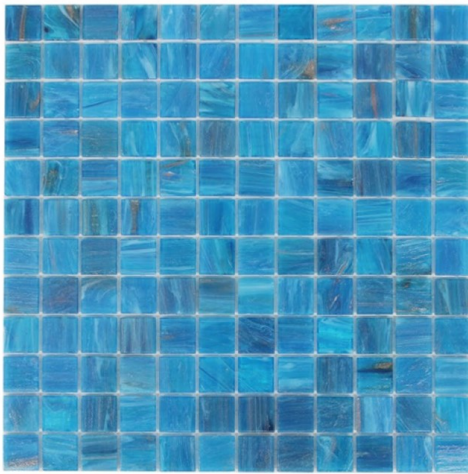

PALLADIO AVENTURINE #516 297 X 297

Description

Colour body Glass Pool Tile Mosaic with hot melt assembly.

Tile Size 23mm x 23mm

Sheet Size 297mm x 297mm

\$32.90 each
(incl GST)

Specifications

Colour:

Blue