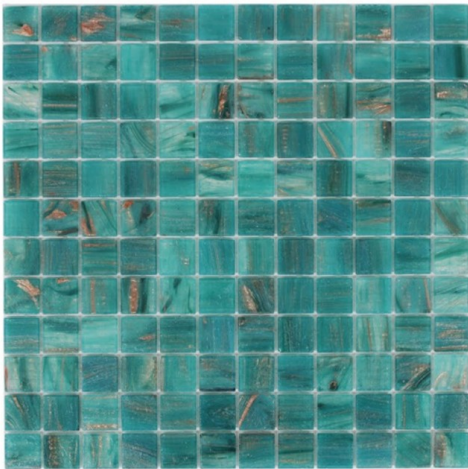

# PALLADIO AVENTURINE #534 297 X 297

## Description

Colour body Glass Pool Tile Mosaic with hot melt assembly.

Tile Size 23mm x 23mm

Sheet Size 297mm x 297mm

**\$32.90** each  
(incl GST)

## Specifications

Colour:

Green