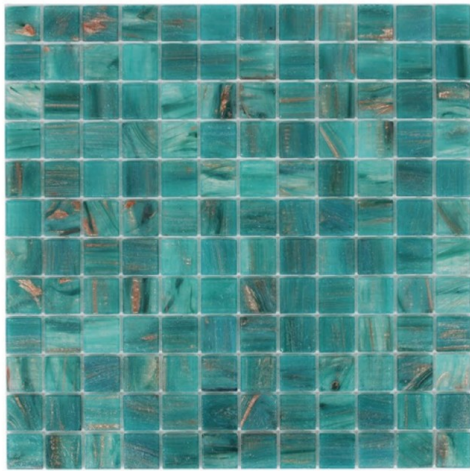

PALLADIO AVENTURINE #534 297 X 297

Description

Colour body Glass Pool Tile Mosaic with hot melt assembly.

Tile Size 23mm x 23mm

Sheet Size 297mm x 297mm

~~\$32.90~~

\$26.32 each

(incl GST)

Specifications

Colour:

Green