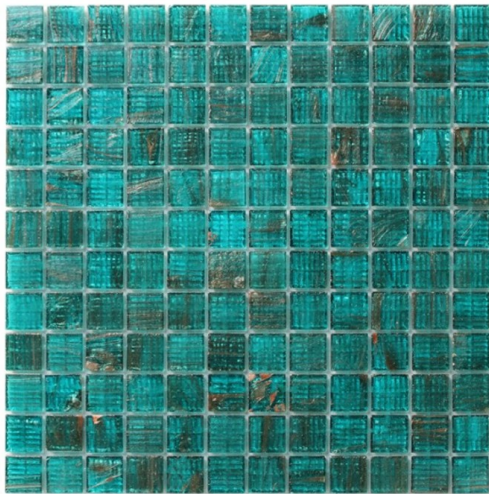

PALLADIO AVENTURINE #536 297 X 297

Description

Colour body Glass Pool Tile Mosaic with hot melt assembly.

Tile Size 23mm x 23mm

Sheet Size 297mm x 297mm

~~\$32.90~~

\$26.32 each

(incl GST)

Specifications

Colour:

Blue