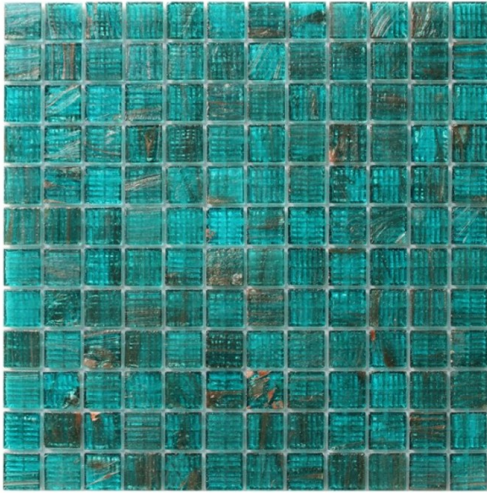

PALLADIO AVENTURINE #536 297 X 297

Description

Colour body Glass Pool Tile Mosaic with hot melt assembly.

Tile Size 23mm x 23mm

Sheet Size 297mm x 297mm

\$32.90 each
(incl GST)

Specifications

Colour:

Blue