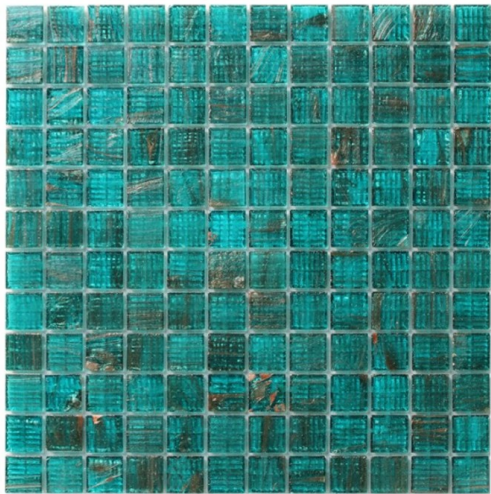

# PALLADIO AVENTURINE #536 297 X 297

## Description

Colour body Glass Pool Tile Mosaic with hot melt assembly.

Tile Size 23mm x 23mm

Sheet Size 297mm x 297mm

~~\$32.90~~

**\$26.32** each

(incl GST)

## Specifications

Colour:

Blue