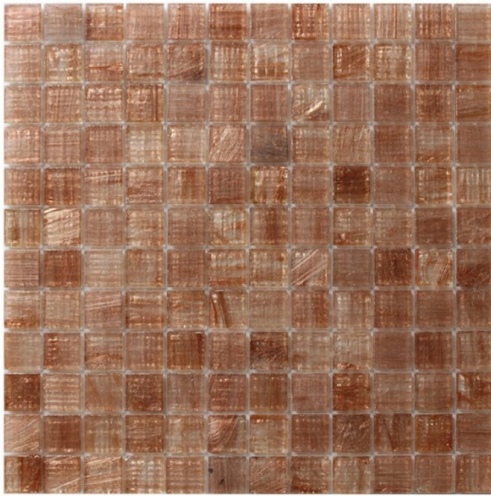

PALLADIO AVENTURINE #568 297 X 297

Description

Colour body Glass Pool Tile Mosaic with hot melt assembly.

Tile Size 23mm x 23mm

Sheet Size 297mm x 297mm

\$32.90 each
(incl GST)

Specifications

Colour:

Red