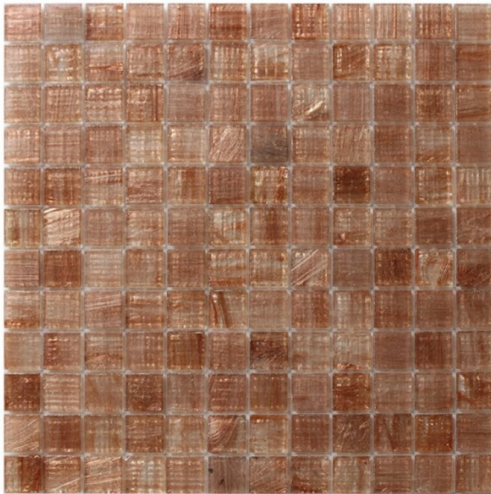

PALLADIO AVENTURINE #568 297 X 297

Description

Colour body Glass Pool Tile Mosaic with hot melt assembly.

Tile Size 23mm x 23mm

Sheet Size 297mm x 297mm

~~\$32.90~~

\$26.32 each

(incl GST)

Specifications

Colour:

Red