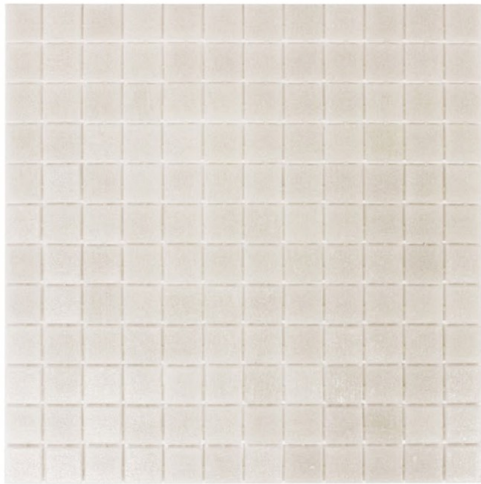

# PALLADIO OPAL #111 297 X 297

## Description

Colour body Glass Pool Tile Mosaic with hot melt assembly.

Tile Size 23mm x 23mm

Sheet Size 297mm x 297mm

**\$19.90** each  
(incl GST)

## Specifications

Colour:

Beige