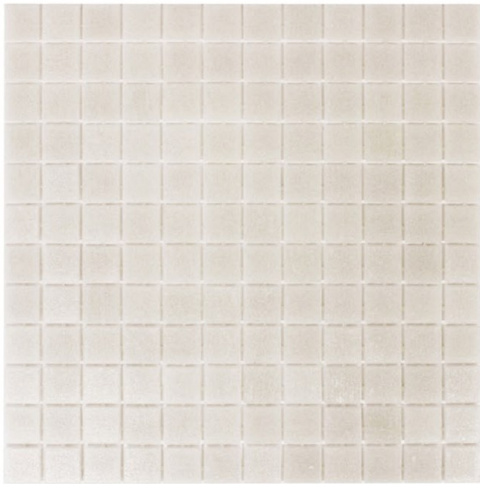

PALLADIO OPAL #111 297 X 297

Description

Colour body Glass Pool Tile Mosaic with hot melt assembly.

Tile Size 23mm x 23mm

Sheet Size 297mm x 297mm

~~\$19.90~~

\$15.92 each

(incl GST)

Specifications

Colour:

Beige