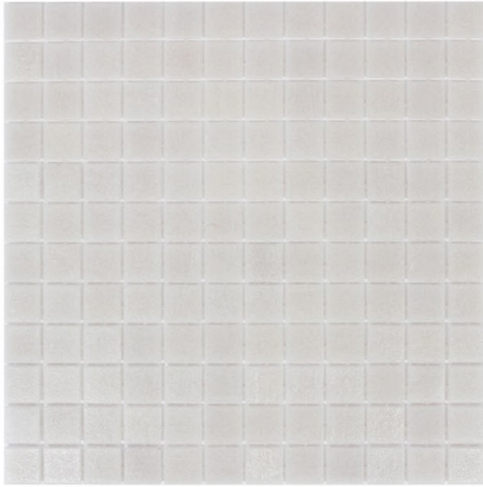

# PALLADIO OPAL #112 297 X 297

## Description

Colour body Glass Pool Tile Mosaic with hot melt assembly.

Tile Size 23mm x 23mm

Sheet Size 297mm x 297mm

**\$19.90** each  
(incl GST)

## Specifications

Colour:

Grey