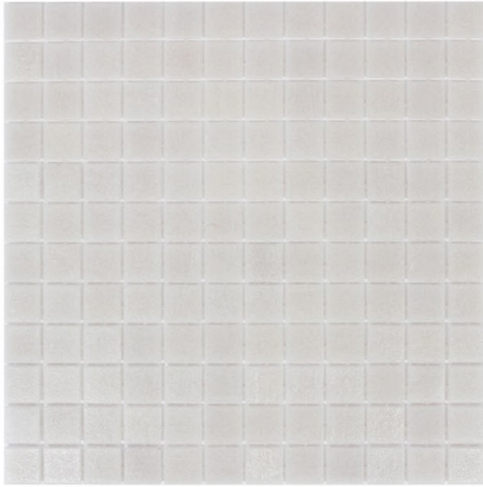

PALLADIO OPAL #112 297 X 297

Description

Colour body Glass Pool Tile Mosaic with hot melt assembly.

Tile Size 23mm x 23mm

Sheet Size 297mm x 297mm

~~\$19.90~~

\$15.92 each

(incl GST)

Specifications

Colour:

Grey