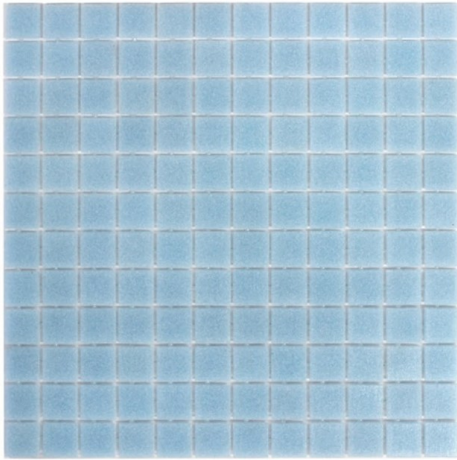

PALLADIO OPAL #128 297 X 297

Description

Colour body Glass Pool Tile Mosaic with hot melt assembly.

Tile Size 23mm x 23mm

Sheet Size 297mm x 297mm

~~\$19.90~~

\$15.92 each

(incl GST)

Specifications

Colour:

Blue