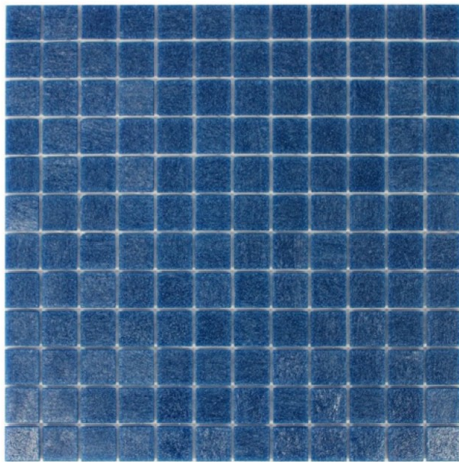

PALLADIO OPAL #149 297 X 297

Description

Colour body Glass Pool Tile Mosaic with hot melt assembly.

Tile Size 23mm x 23mm

Sheet Size 297mm x 297mm

~~\$19.90~~

\$15.92 each

(incl GST)

Specifications

Colour:

Blue