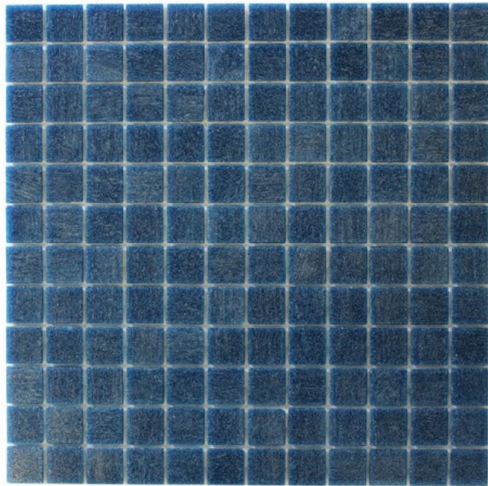

PALLADIO OPAL #150 297 X 297

Description

Colour body Glass Pool Tile Mosaic with hot melt assembly.

Tile Size 23mm x 23mm

Sheet Size 297mm x 297mm

\$19.90 each
(incl GST)

Specifications

Colour:

Blue