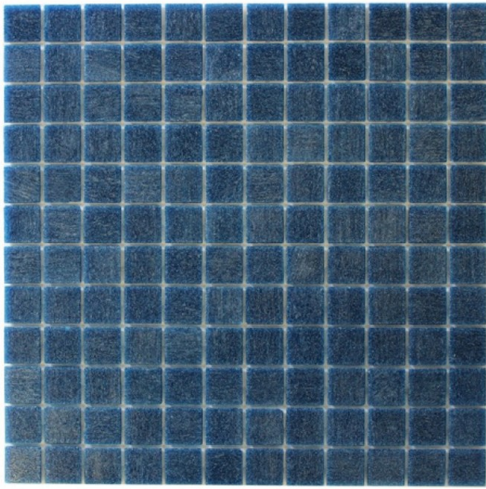

PALLADIO OPAL #150 297 X 297

Description

Colour body Glass Pool Tile Mosaic with hot melt assembly.

Tile Size 23mm x 23mm

Sheet Size 297mm x 297mm

~~\$19.90~~

\$15.92 each

(incl GST)

Specifications

Colour:

Blue