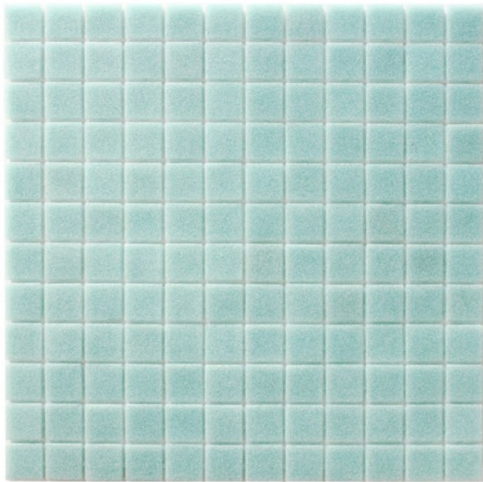

PALLADIO OPAL #161 297 X 297

Description

Colour body Glass Pool Tile Mosaic with hot melt assembly.

Tile Size 23mm x 23mm

Sheet Size 297mm x 297mm

~~\$19.90~~

\$15.92 each

(incl GST)

Specifications

Colour:

Green