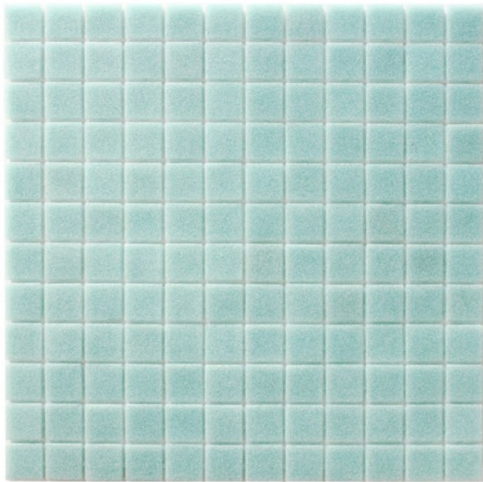

# PALLADIO OPAL #161 297 X 297

## Description

Colour body Glass Pool Tile Mosaic with hot melt assembly.

Tile Size 23mm x 23mm

Sheet Size 297mm x 297mm

~~\$19.90~~

**\$15.92** each

(incl GST)

## Specifications

Colour:

Green