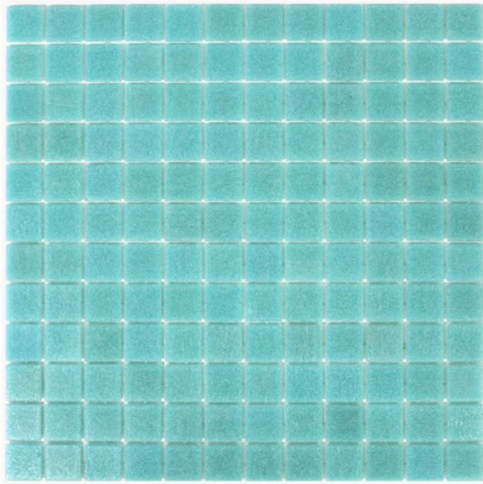

PALLADIO OPAL #162 297 X 297

Description

Colour body Glass Pool Tile Mosaic with hot melt assembly.

Tile Size 23mm x 23mm

Sheet Size 297mm x 297mm

\$19.90 each
(incl GST)

Specifications

Colour:

Green