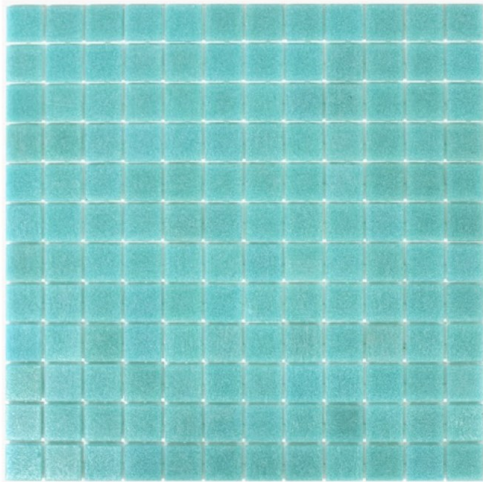

PALLADIO OPAL #162 297 X 297

Description

Colour body Glass Pool Tile Mosaic with hot melt assembly.

Tile Size 23mm x 23mm

Sheet Size 297mm x 297mm

~~\$19.90~~

\$15.92 each

(incl GST)

Specifications

Colour:

Green