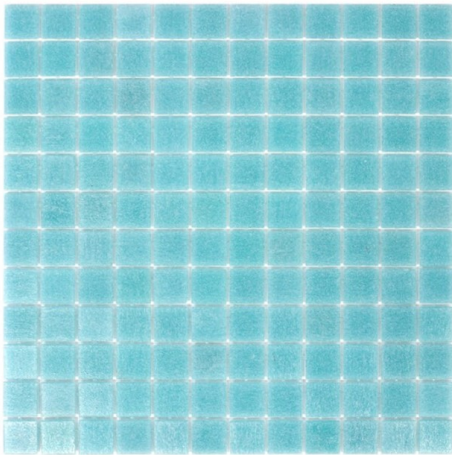

# PALLADIO OPAL #166 297 X 297

## Description

Colour body Glass Pool Tile Mosaic with hot melt assembly.

Tile Size 23mm x 23mm

Sheet Size 297mm x 297mm

~~\$19.90~~

**\$15.92** each

(incl GST)

## Specifications

Colour:

Blue