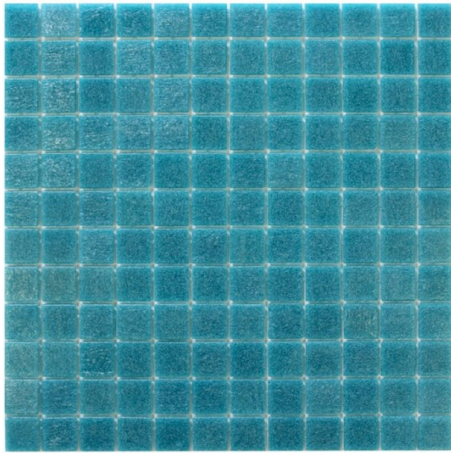

PALLADIO OPAL #168 297 X 297

Description

Colour body Glass Pool Tile Mosaic with hot melt assembly.

Tile Size 23mm x 23mm

Sheet Size 297mm x 297mm

~~\$19.90~~

\$15.92 each

(incl GST)

Specifications

Colour:

Blue