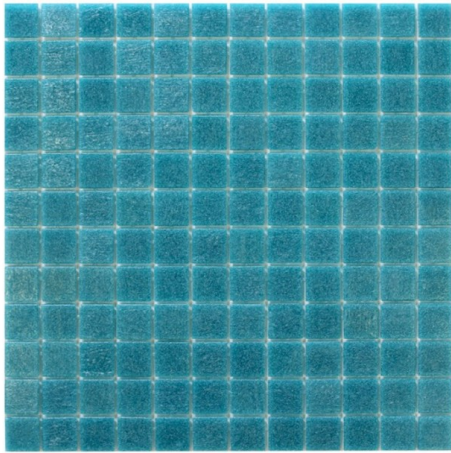

# PALLADIO OPAL #168 297 X 297

## Description

Colour body Glass Pool Tile Mosaic with hot melt assembly.

Tile Size 23mm x 23mm

Sheet Size 297mm x 297mm

**\$19.90** each  
(incl GST)

## Specifications

Colour:

Blue