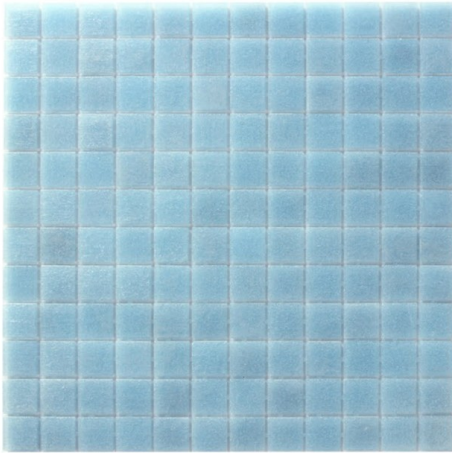

PALLADIO OPAL #172 297 X 297

Description

Colour body Glass Pool Tile Mosaic with hot melt assembly.

Tile Size 23mm x 23mm

Sheet Size 297mm x 297mm

~~\$19.90~~

\$15.92 each

(incl GST)

Specifications

Colour:

Blue