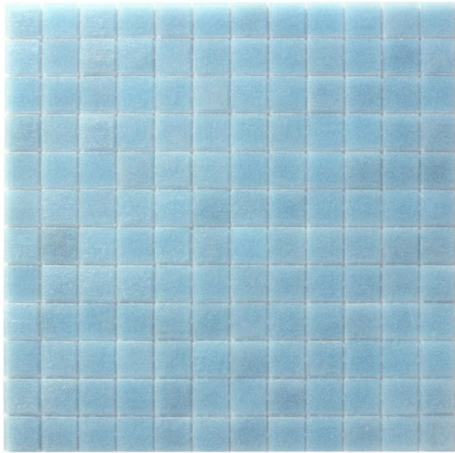

PALLADIO OPAL #172 297 X 297

Description

Colour body Glass Pool Tile Mosaic with hot melt assembly.

Tile Size 23mm x 23mm

Sheet Size 297mm x 297mm

\$19.90 each
(incl GST)

Specifications

Colour:

Blue