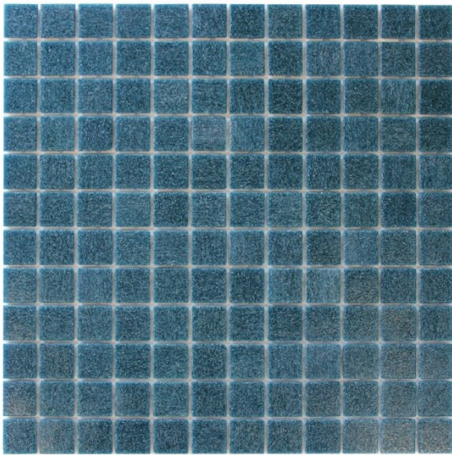

# PALLADIO OPAL #175 297 X 297

## Description

Colour body Glass Pool Tile Mosaic with hot melt assembly.

Tile Size 23mm x 23mm

Sheet Size 297mm x 297mm

**\$19.90** each  
(incl GST)

## Specifications

Colour:

Blue