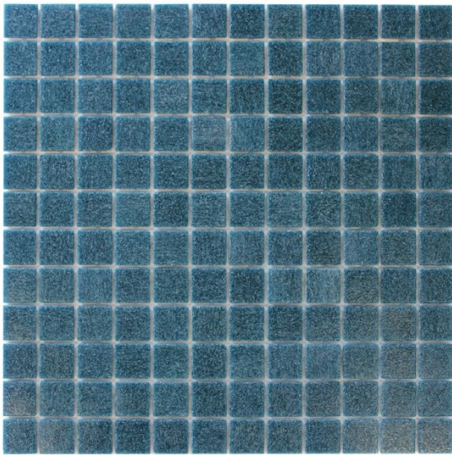

PALLADIO OPAL #175 297 X 297

Description

Colour body Glass Pool Tile Mosaic with hot melt assembly.

Tile Size 23mm x 23mm

Sheet Size 297mm x 297mm

\$19.90 each
(incl GST)

Specifications

Colour:

Blue