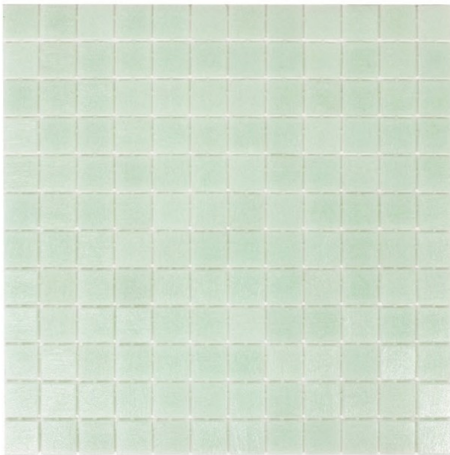

PALLADIO OPAL #201 297 X 297

Description

Colour body Glass Pool Tile Mosaic with hot melt assembly.

Tile Size 23mm x 23mm

Sheet Size 297mm x 297mm

~~\$19.90~~

\$15.92 each

(incl GST)

Specifications

Colour:

Green