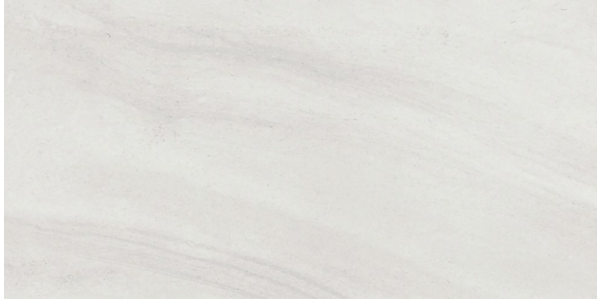

PARIS WHITE 300 X 600

Description

Paris White is a light colour tile with darker flecks and gently undulating vein patterning reminiscent of sandy shorelines. It has a smooth matt surface that feels lovely to the touch and is very easy to clean. A fantastic tile that is compatible with a wide range of colour and design schemes. This tile can be used on both floors and walls. It is available in 300x600mm and 600 x 600mm.

\$61.90 per m²
(incl GST)

Stock
Very High (200+ m²)

Specifications

Finish:	MATT
Material:	GRES PORCELAIN
Origin:	CHINA
Size:	300 x 600
PEI:	4
Antislip Rating:	Z
Variation:	2
Weight:	21.3 kg per m ²
Rectified:	Yes
Sealing Required:	No
Colour:	Off White
m ² Per Box:	1.44
Tiles Per Pack:	8