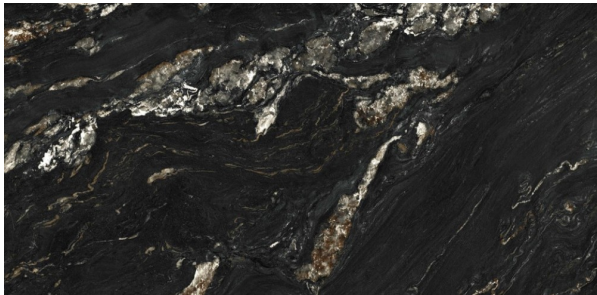

# PERPETUAL BELVEDERE DARK SOFT 600 X 1200

## Description

PERPETUAL is a glamorous porcelain collection with a stunningly realistic marble-look. Stocked in four unique designs that celebrate the eternal beauty of natural stone: Belvedere Dark, Onice Clear, Oribico Blend and Breccia Warm. The collection is characterised by strong graphics inspired by the contrasts between dark and light. Not only gorgeous to view but also gorgeous to touch, PERPETUAL has a soft matt finish that offers a contemporary smooth texture. Furthermore, this amazing collection also has been produced with Protect anti-microbial protection ? which ensures the surface of the tiles actually eliminates up to 99.9% of bacteria that comes into contact with it. A seriously high performing, stunning series in the always impressive 597x1197mm format.

## Specifications

Finish:	MATT
Material:	PORCELAIN
Origin:	ITALY
Size:	597 x 1197
Thickness:	9
Antislip Rating:	Y
Variation:	3
Weight:	22.34 kg per m <sup>2</sup>
Rectified:	No
Sealing Required:	No
Colour:	Black
m <sup>2</sup> Per Box:	1.44
Tiles Per Pack:	2