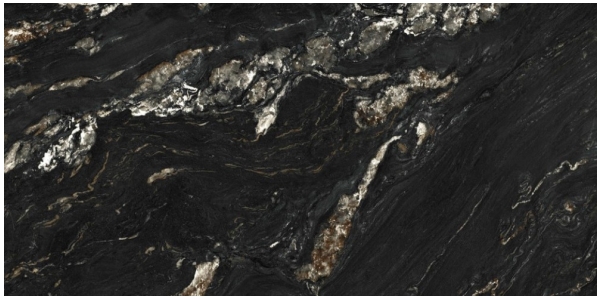

PERPETUAL BELVEDERE DARK SOFT 600 X 1200

Description

PERPETUAL is a glamorous porcelain collection with a stunningly realistic marble-look. Stocked in four unique designs that celebrate the eternal beauty of natural stone: Belvedere Dark, Onice Clear, Oribico Blend and Breccia Warm. The collection is characterised by strong graphics inspired by the contrasts between dark and light. Not only gorgeous to view but also gorgeous to touch, PERPETUAL has a soft matt finish that offers a contemporary smooth texture. Furthermore, this amazing collection also has been produced with Protect anti-microbial protection ? which ensures the surface of the tiles actually eliminates up to 99.9% of bacteria that comes into contact with it. A seriously high performing, stunning series in the always impressive 597x1197mm format.

~~\$134.90~~

\$107.92 per m2
(incl GST)

Stock

Low (10 m2 - 40 m2)

Specifications

Finish:	MATT
Material:	PORCELAIN
Origin:	ITALY
Size:	597 x 1197
Variation:	3
Weight:	22.34 kg per m ²
Rectified:	No
Sealing Required:	No
Colour:	Black
m ² Per Box:	1.44
Tiles Per Pack:	2