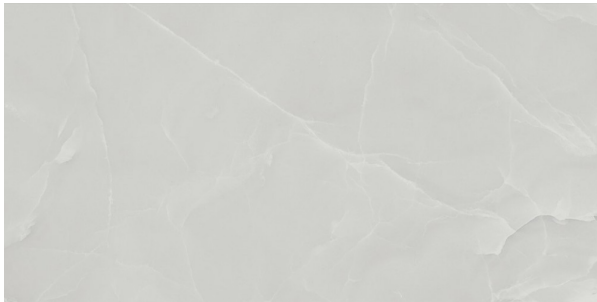

PERPETUAL ONICE CLEAR SOFT 600 X 1200

Description

PERPETUAL is a glamorous porcelain collection with a stunningly realistic marble-look. Stocked in four unique designs that celebrate the eternal beauty of natural stone: Belvedere Dark, Onice Clear, Oribico Blend and Breccia Warm. The collection is characterised by strong graphics inspired by the contrasts between dark and light. Not only gorgeous to view but also gorgeous to touch, PERPETUAL has a soft matt finish that offers a contemporary smooth texture. Furthermore, this amazing collection also has been produced with Protect anti-microbial protection ? which ensures the surface of the tiles actually eliminates up to 99.9% of bacteria that comes into contact with it. A seriously high performing, stunning series in the always impressive 597x1197mm format.

~~\$134.90~~
\$107.92 per m2
(incl GST)

Stock
High (100 m2 - 200 m2)

Specifications

Finish:	MATT
Material:	PORCELAIN
Origin:	ITALY
Size:	597 x 1197
Variation:	2
Weight:	22.34 kg per m ²
Rectified:	No
Sealing Required:	No
Colour:	Grey
m ² Per Box:	1.44
Tiles Per Pack:	2