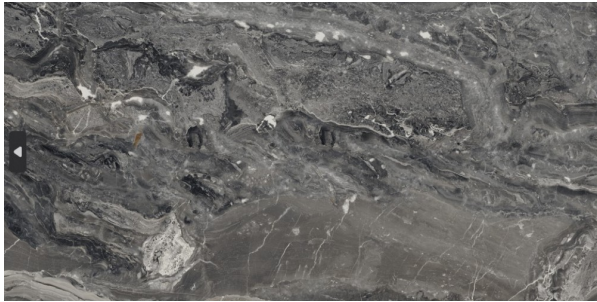

# PERPETUAL OROBICO BLEND SOFT 600 X 1200

## Description

Perpetual a stunning glazed Italian porcelain tile that defies time and trends by making the marble look the aesthetic protagonist of environments with a fully contemporary style. This exquisite collection, also antibacterial, available in a versatile 600x1200 mm size, comes in four captivating colors: Breccia Warm, Robico Blend, Onice Clear and Enata Gold. It gives life to domestic and commercial spaces suspended between classic luxury and modern and informal elegance.

## Specifications

Finish:	MATT
Material:	PORCELAIN
Origin:	ITALY
Size:	597 x 1197
Variation:	3
Weight:	22.34 kg per m <sup>2</sup>
Rectified:	No
Sealing Required:	No
Colour:	Charcoal
m <sup>2</sup> Per Box:	1.44
Tiles Per Pack:	2