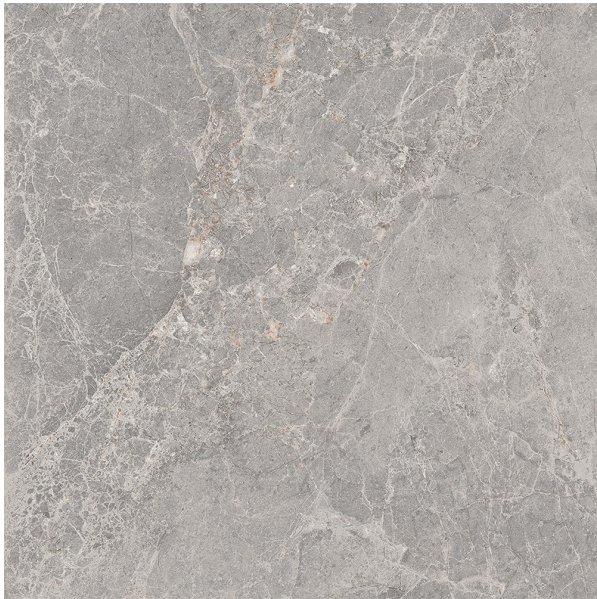

# PIETRA GREY MATT 600 X 600

## Description

Pietra stunning contemporary stone-effect glazed porcelain tile that brings sophistication and versatility to any space. Available in four modern colorways-ivory, beige, grey, and nero-Pietra offers multiple sizing options to fit your design needs. The ivory, beige, and grey options are also available in a spacious 900x900 size, as well as mosaic formats. For an added touch of elegance, Pietra features matching decorative tiles in ivory and grey, measuring 600x1200. With its rectified edges and R10 slip rating, Pietra is a safe and family-friendly choice for residential interiors, perfect for both floors and walls.

## Specifications

Finish:	MATT
Material:	PORCELAIN
Origin:	CHINA
Size:	600 x 600
Antislip Rating:	R10
Variation:	2
Weight:	22 kg per m <sup>2</sup>
Rectified:	Yes
Sealing Required:	No
Colour:	Grey
m <sup>2</sup> Per Box:	1.44
Tiles Per Pack:	4