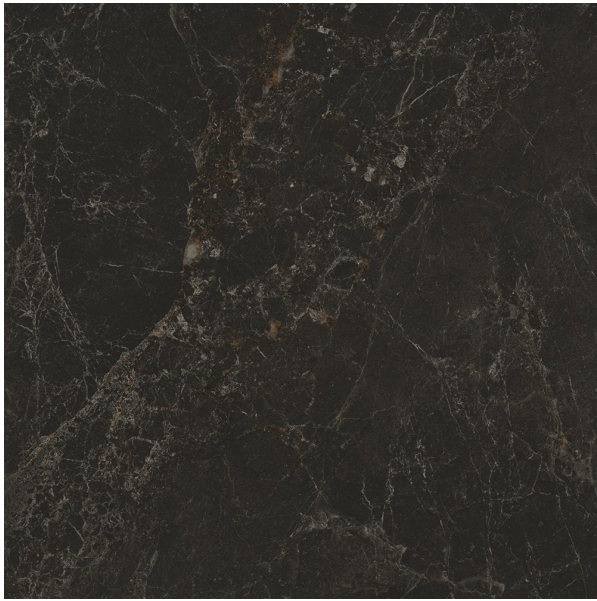

PIETRA NERO MATT 600 X 600

Description

Pietra stunning contemporary stone-effect glazed porcelain tile that brings sophistication and versatility to any space. Available in four modern colorways-ivory, beige, grey, and nero-Pietra offers multiple sizing options to fit your design needs. The ivory, beige, and grey options are also available in a spacious 900x900 size, as well as mosaic formats. For an added touch of elegance, Pietra features matching decorative tiles in ivory and grey, measuring 600x1200. With its rectified edges and R10 slip rating, Pietra is a safe and family-friendly choice for residential interiors, perfect for both floors and walls.

~~\$69.90~~
\$55.92 per m²
(incl GST)

Stock
Very High (200+ m²)

Specifications

Finish:	MATT
Material:	PORCELAIN
Origin:	CHINA
Size:	600 x 600
Antislip Rating:	R10
Variation:	2
Weight:	22 kg per m ²
Rectified:	Yes
Sealing Required:	No
Colour:	Black
m ² Per Box:	1.44
Tiles Per Pack:	4