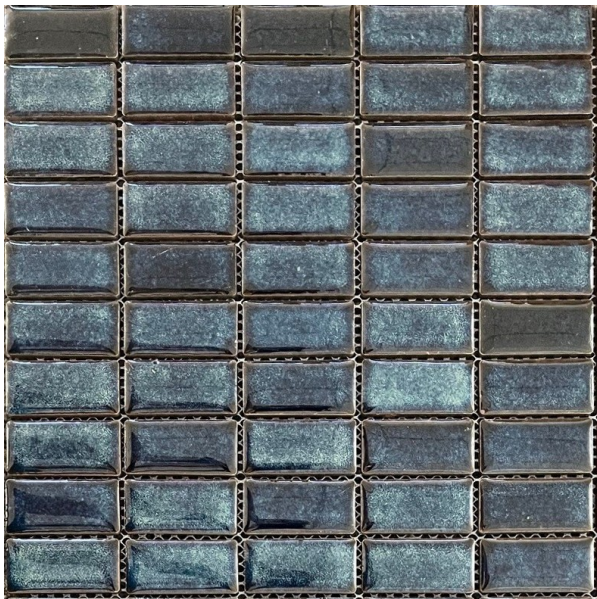

PILLOW DENIM MOSAIC 300X300

Description

\$27.90 each
(incl GST)

Specifications

Finish:	MOSAIC
Material:	Porcelain
Origin:	China
Size:	300 x 300
Weight:	1.15 kg each
Sealing Required:	No
Colour:	Blue