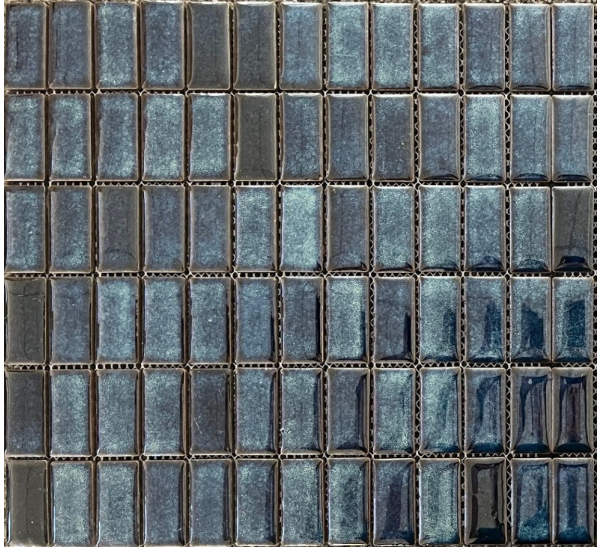

PILLOW DENIM MOSAIC 300X300

Description

\$27.90 each
(incl GST)

Specifications

Finish:	MOSAIC
Material:	Porcelain
Origin:	China
Size:	300 x 300
Weight:	1.15 kg each
Sealing Required:	No
Colour:	Blue