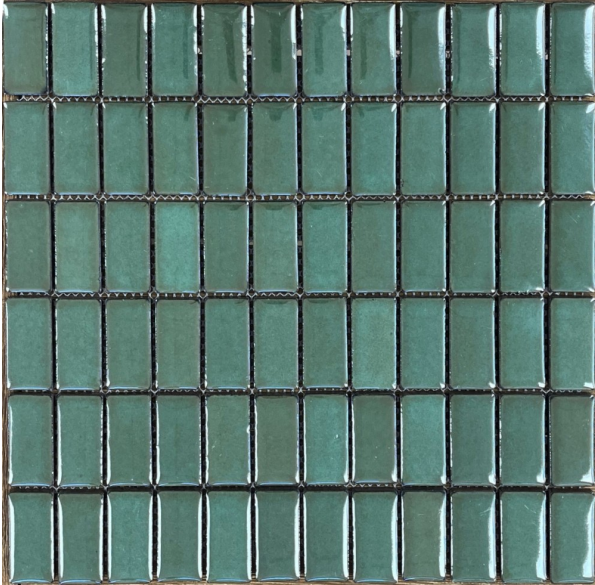

PILLOW OLIVE MOSAIC 300X300

Description