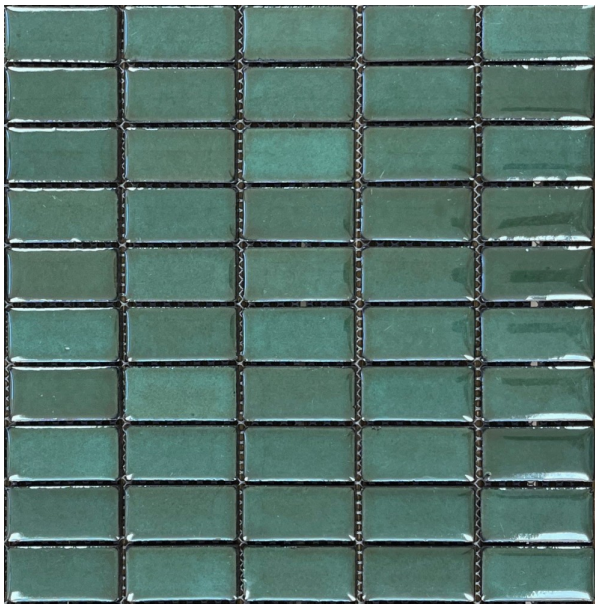

PILLOW OLIVE MOSAIC 300X300

Description