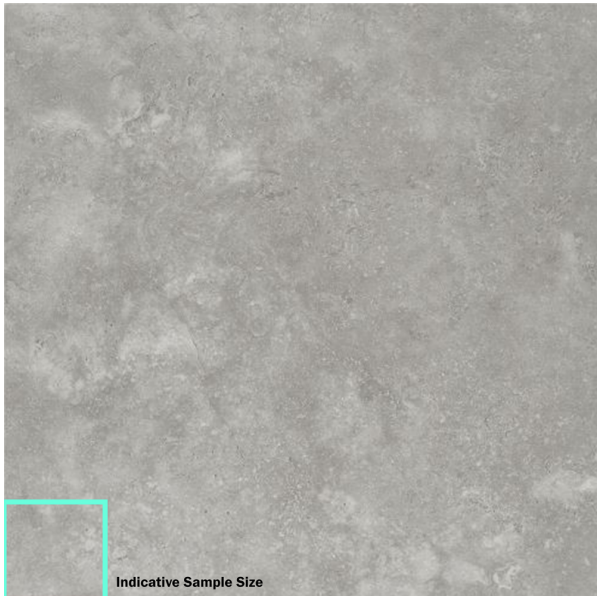

# RAKINO GRIS 600 X 600

## Description

For an affordable industrial styled floor tile option you can't go past the Rakino series of tiles. With a distinctly smoothed concrete effect, Rakino Gris is a natural grey, large format floor tile suitable for most interior residential areas.

## Specifications

Finish:	MATT
Material:	VITREOUS
Origin:	CHINA
Size:	600 x 600
Antislip Rating:	Z
Variation:	2
Weight:	20 kg per m <sup>2</sup>
Rectified:	Yes
Sealing Required:	No
Colour:	Grey
m <sup>2</sup> Per Box:	1.44
Tiles Per Pack:	4