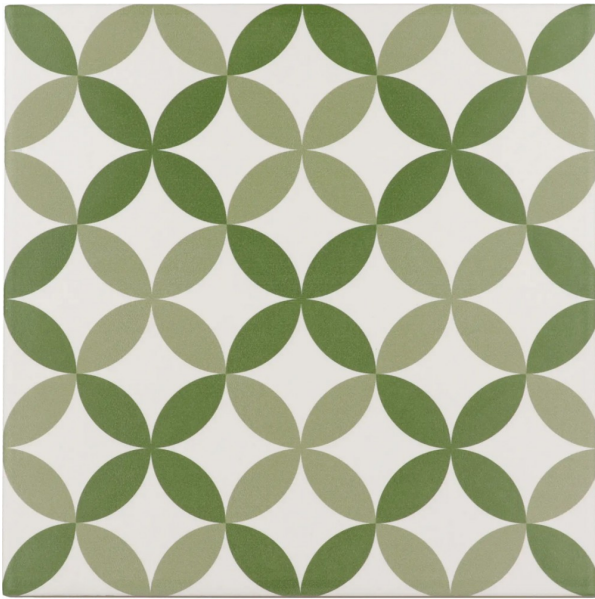

RIVOLI NAPLES 200 X 200

Description

RIVOLI is a Spanish collection inspired by traditional encaustic tiles that once adorned the palaces and historic buildings of Europe, now reimagined in a porcelain format for modern interiors. The RIVOLI collection consists of five patterned tiles, each adorned with ornate geometric designs that create a repeating pattern across the floor or wall. Two plain coloured body tiles coordinate with the decorative collection are also available in Beige and Terre. These eye-catching 200x200mm tiles are suitable for interior floors and walls in both residential and light commercial spaces. They have an R10 anti-slip rating which affords great slip resistance and makes them suitable for laundry, bathroom and kitchen floors.

~~\$109.90~~
\$87.92 per m²
 (incl GST)

Stock
 Medium (40 m² - 100 m²)

Specifications

| | |
|-------------------------|--------------------------|
| Finish: | MATT |
| Material: | PORCELAIN |
| Origin: | SPAIN |
| Size: | 200 x 200 |
| PEI: | 4 |
| Antislip Rating: | R10 |
| Weight: | 20 kg per m ² |
| Rectified: | No |
| Sealing Required: | No |
| Colour: | Patterned |
| m ² Per Box: | 1 |
| Tiles Per Pack: | 25 |