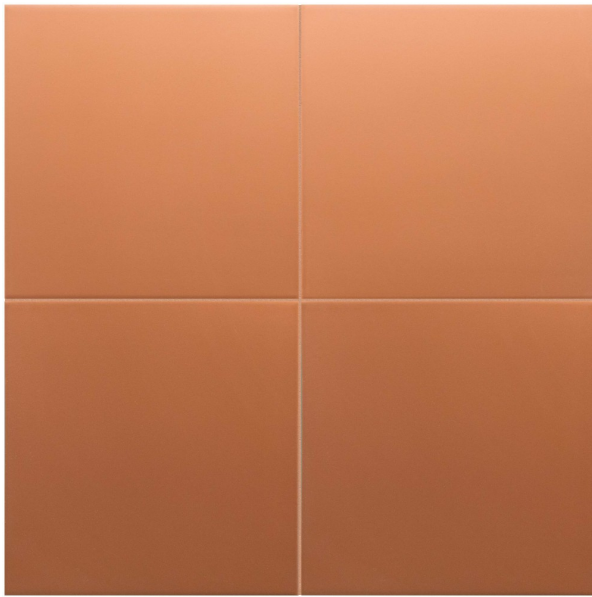

# RIVOLI TERRE 200 X 200

## Description

The RIVOLI collection consists of five patterned tile designs and two plain coloured body tiles that coordinate with the decorative collection in Beige and Terre.

These eye-catching 200x200mm tiles are suitable for interior floors and walls in both residential and light commercial spaces. They have an R10 anti-slip rating which affords great slip resistance and makes them suitable for laundry, bathroom and kitchen floors.

## Specifications

Finish:	MATT
Material:	PORCELAIN
Origin:	SPAIN
Size:	200 x 200
Thickness:	7
PEI:	4
Antislip Rating:	R10
Weight:	20 kg per m <sup>2</sup>
Rectified:	No
Sealing Required:	No
Colour:	Terracotta
m <sup>2</sup> Per Box:	1
Tiles Per Pack:	25