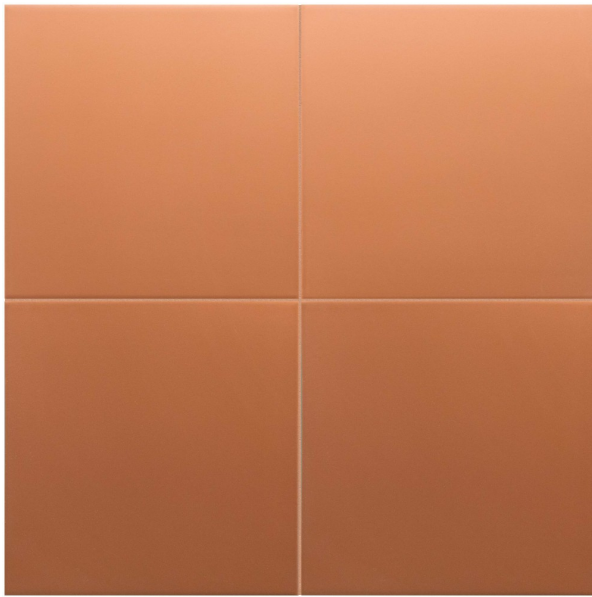

RIVOLI TERRE 200 X 200

Description

The RIVOLI collection consists of five patterned tile designs and two plain coloured body tiles that coordinate with the decorative collection in Beige and Terre.

These eye-catching 200x200mm tiles are suitable for interior floors and walls in both residential and light commercial spaces. They have an R10 anti-slip rating which affords great slip resistance and makes them suitable for laundry, bathroom and kitchen floors.

~~\$109.90~~
\$87.92 per m²
(incl GST)

Stock
Medium (40 m² - 100 m²)

Specifications

Finish:	MATT
Material:	PORCELAIN
Origin:	SPAIN
Size:	200 x 200
PEI:	4
Antislip Rating:	R10
Weight:	20 kg per m ²
Rectified:	No
Sealing Required:	No
Colour:	Terracotta
m ² Per Box:	1
Tiles Per Pack:	25