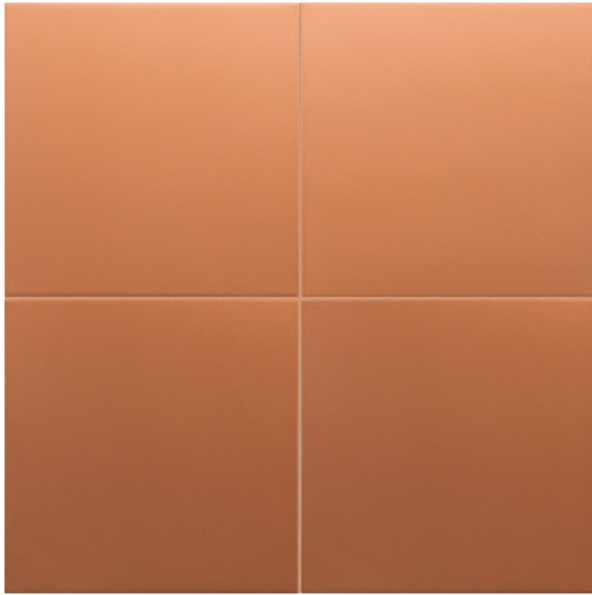

RIVOLI TERRE 200 X 200

Description

The RIVOLI collection consists of five patterned tile designs and two plain coloured body tiles that coordinate with the decorative collection in Beige and Terre.

These eye-catching 200x200mm tiles are suitable for interior floors and walls in both residential and light commercial spaces. They have an R10 anti-slip rating which affords great slip resistance and makes them suitable for laundry, bathroom and kitchen floors.

~~\$109.90~~
\$87.92 per m²
(incl GST)

Out of Stock

Specifications

Finish:	MATT
Material:	PORCELAIN
Origin:	SPAIN
Size:	200 x 200
PEI:	4
Antislip Rating:	R10
Weight:	20 kg per m ²
Rectified:	No
Sealing Required:	No
Colour:	Terracotta
m ² Per Box:	1
Tiles Per Pack:	25