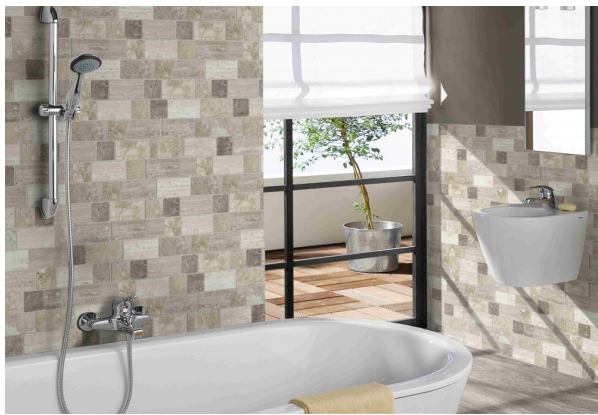

# ROMA BEIGE 160 X 400

## Description

Roma is a glazed porcelain range from Italy, available in beige and grey. Featured in size 160 x 240 and R10 antislip, it is a unique range to deliver something different from the big sizes. Suitable for wall and floor.