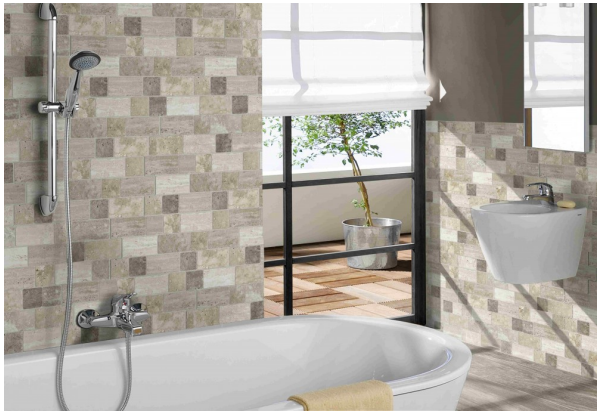

Specifications

Finish:	Matt
Material:	Porcelain
Size:	160 x 400
Antislip Rating:	R10
Variation:	4
Weight:	20 kg per m²
Rectified:	No
Sealing Required:	No
Colour:	Beige
m² Per Box:	0.96
Tiles Per Pack:	15