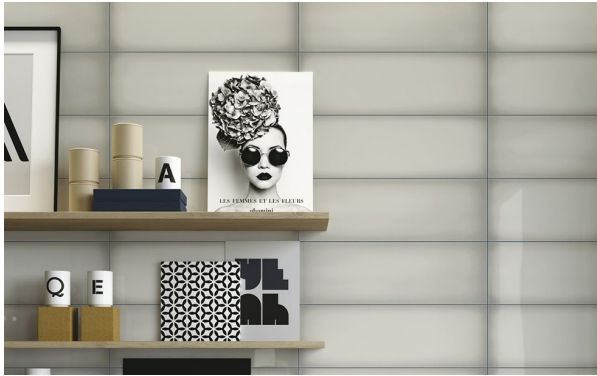

SLIDE GREY 100 X 300

Description

Inspired by glass, the Slide collection of high gloss wall tiles is designed for a colour palette with bold and sought-after hues. Glazed ceramic, made in Italy, suitable for interior walls only.

\$119.90 per m²
(incl GST)

Stock
Low (10 m² - 40 m²)

Specifications

Finish:	Gloss
Material:	Ceramic
Origin:	ITALY
Size:	100 x 300
Thickness:	7
Weight:	14 kg per m ²
Rectified:	No
Sealing Required:	No
Colour:	Grey
m ² Per Box:	1.02
Tiles Per Pack:	34