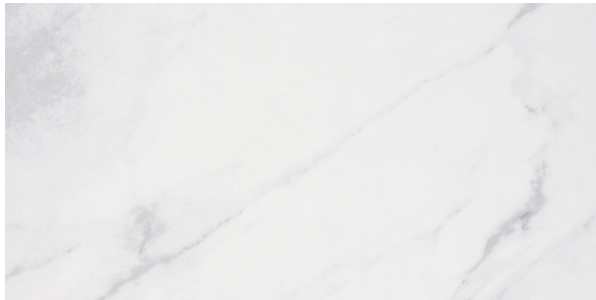

STATUARIO WHITE SUPER GLOSS 300 X 600

Description

Statuario is considered to be the most precious of all the Italian marbles with a white base and distinctive veining that can range in colour from gold to grey. Statuario White Super Gloss is a polished porcelain replica of this stunning stone. It has 9 different tile faces, replicating the variation found in the natural marble and a glossy polished surface enhancing its high-end appeal. Also available in a 600x600mm format and a satin finish. Statuario White Super Gloss can be used throughout residential interiors and on both floors and walls.