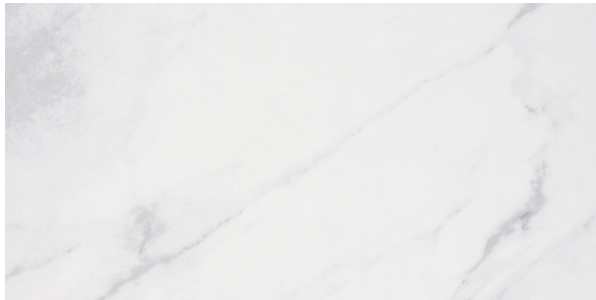

# STATUARIO WHITE SUPER GLOSS 300 X 600

## Description

Statuario is considered to be the most precious of all the Italian marbles with a white base and distinctive veining that can range in colour from gold to grey. Statuario White Super Gloss is a polished porcelain replica of this stunning stone. It has 9 different tile faces, replicating the variation found in the natural marble and a glossy polished surface enhancing its high-end appeal. Also available in a 600x600mm format and a satin finish. Statuario White Super Gloss can be used throughout residential interiors and on both floors and walls.