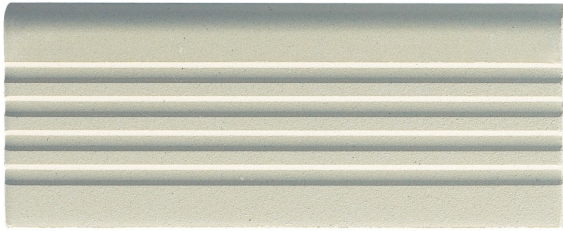

STEP TREAD SOLID WHITE 60 X 150 EA

Description

Introducing our 'Step Tread' 60x150mm tiles - the perfect choice for adding a sleek and modern touch to any space! These tiles are made from high-quality ceramic material, ensuring durability and long-lasting performance.

These tiles have a smooth, matte finish that is easy to clean and maintain, making them a practical choice for busy households and commercial spaces. With a thickness of just 8mm, these tiles are thin and lightweight, making them easy to install on walls, floors, and other surfaces.

\$6.90 each
(incl GST)

Specifications

Finish:	Antislip
Material:	Porcelain
Size:	60 x 150
Antislip Rating:	R11
Weight:	0.26 kg each
Rectified:	Yes
Sealing Required:	No
Colour:	White