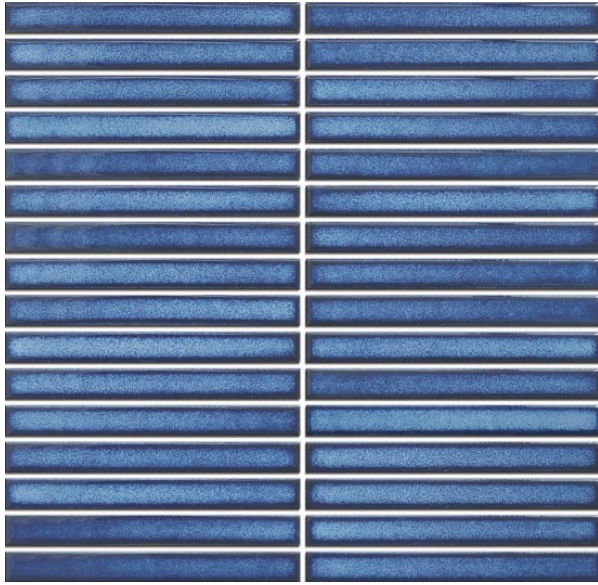

STICKS BLUE MOSAIC 296 X 297

Description

Gorgeous deep blue finger mosaic with an aged vintage edge effect. Adds real depth and texture to this stunning japanese inspired design. Suitable for interior walls only. Gloss finish.

Tile Size 15 x 145mm
Sheet Size 296 x 297mm
Glazed porcelain

~~\$24.90~~
\$19.92_{each}
(incl GST)

Specifications

Finish:	GLOSS
Material:	PORCELAIN
Origin:	CHINA
Size:	296 x 297
Weight:	1 kg each
Rectified:	Yes
Sealing Required:	No
Colour:	Blue