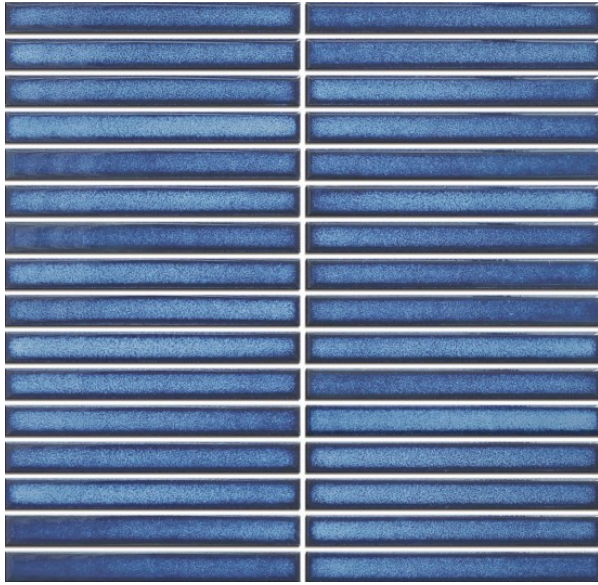

STICKS BLUE MOSAIC 296 X 297

Description

Gorgeous deep blue finger mosaic with an aged vintage edge effect. Adds real depth and texture to this stunning japanese inspired design. Suitable for interior walls only. Gloss finish.

Tile Size 15 x 145mm
Sheet Size 296 x 297mm
Glazed porcelain

\$24.90_{each}
(incl GST)

Specifications

Finish:	GLOSS
Material:	PORCELAIN
Origin:	CHINA
Size:	296 x 297
Weight:	1 kg each
Rectified:	Yes
Sealing Required:	No
Colour:	Blue