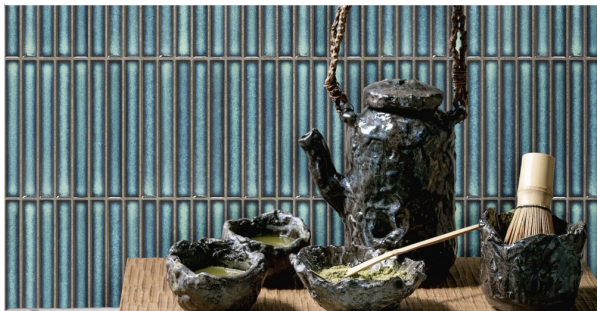

STICKS JADE MOSAIC 296 X 297

Description

Gorgeous jade finger mosaic with an aged vintage edge effect. Adds real depth and texture to this stunning japanese inspired design. Suitable for interior walls only. Gloss finish.

Tile Size 15 x 145mm
Sheet Size 296 x 297mm
Glazed porcelain