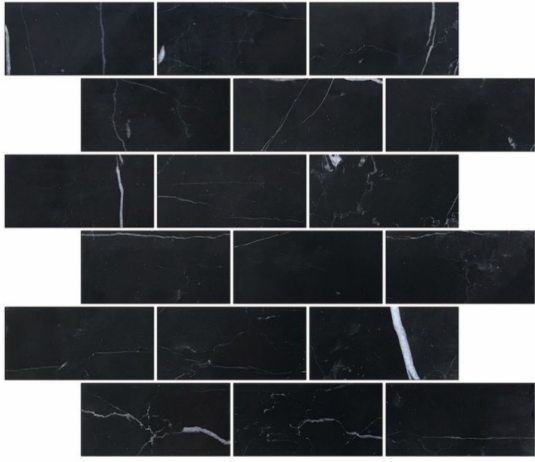

# STONE NERO MARQUINA SATIN BRICK 300 X 300

## Description

Tile Size 48 x 98mm

Sheet Size 300 X 300mm

Natural Stone will have variation from tile to tile. The stock received will therefore differ from in-store samples. Please check several sheets on receipt of goods. Natural stone requires sealing with a penetrating sealer before installation, we recommend doing this before your tiling commences.

## Specifications

Finish:	HONED
Material:	MARBLE
Size:	300 x 300
Weight:	1.5 kg each