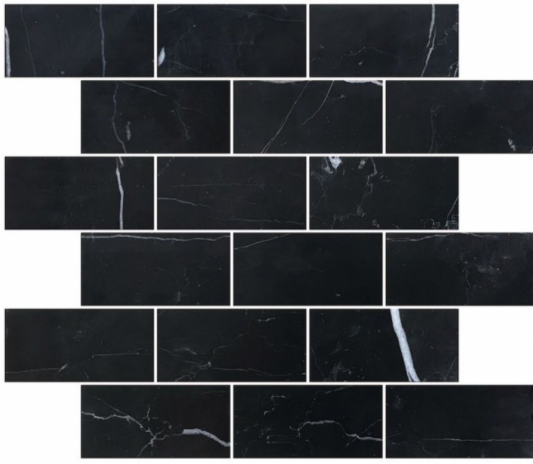

STONE NERO MARQUINA SATIN BRICK 300 X 300

Description

Tile Size 48 x 98mm

Sheet Size 300 X 300mm

Natural Stone will have variation from tile to tile. The stock received will therefore differ from in-store samples. Please check several sheets on receipt of goods. Natural stone requires sealing with a penetrating sealer before installation, we recommend doing this before your tiling commences.

\$27.90 each
(incl GST)

Specifications

Finish:	HONED
Material:	MARBLE
Size:	300 x 300
Thickness:	7
Weight:	1.5 kg each