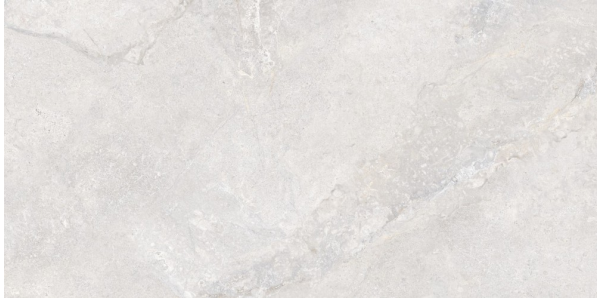

STONE VALLEY WHITE 600 X 1200

Description

Stone Valley White combines the beauty of travertine, with the durability of glazed porcelain. The stone has been reproduced in its natural colours, preserving the design and surface to be able to bring it into our homes in all its purity. Suitable for interior floors and wall, in residential and light commercial settings. Matching antislip tile also available.

\$99.90 per m²
(incl GST)

Stock
High (100 m² - 200 m²)

Specifications

Finish:	MATT
Material:	PORCELAIN
Origin:	CHINA
Size:	600 x 1200
Antislip Rating:	Y
Variation:	3
Weight:	20 kg per m ²
Rectified:	Yes
Sealing Required:	No
Colour:	White
m ² Per Box:	1.44
Tiles Per Pack:	2